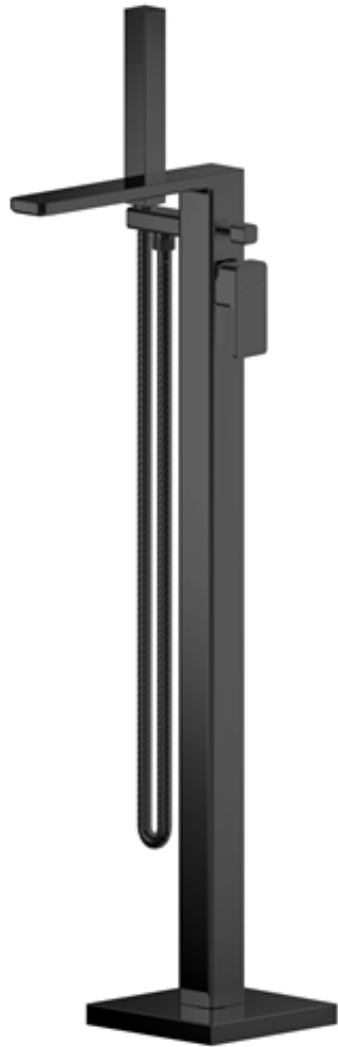

Sales Code: WIN421

Description: Windon Freestanding Bsm

### Product Dimensions

Height (mm):	880
Width (mm):	180
Depth (mm):	357
Length (mm):	
Nett Weight (kg):	6.17

### Packaging Dimensions

Height (mm):	230
Width (mm):	420
Depth (mm):	970
Gross Weight (kg):	6.17

### Outer Box Dimensions (If Applicable)

Height (mm):	250
Width (mm):	400
Depth (mm):	980
Length (mm):	
Gross Weight (kg):	
Barcode:	5056211897767