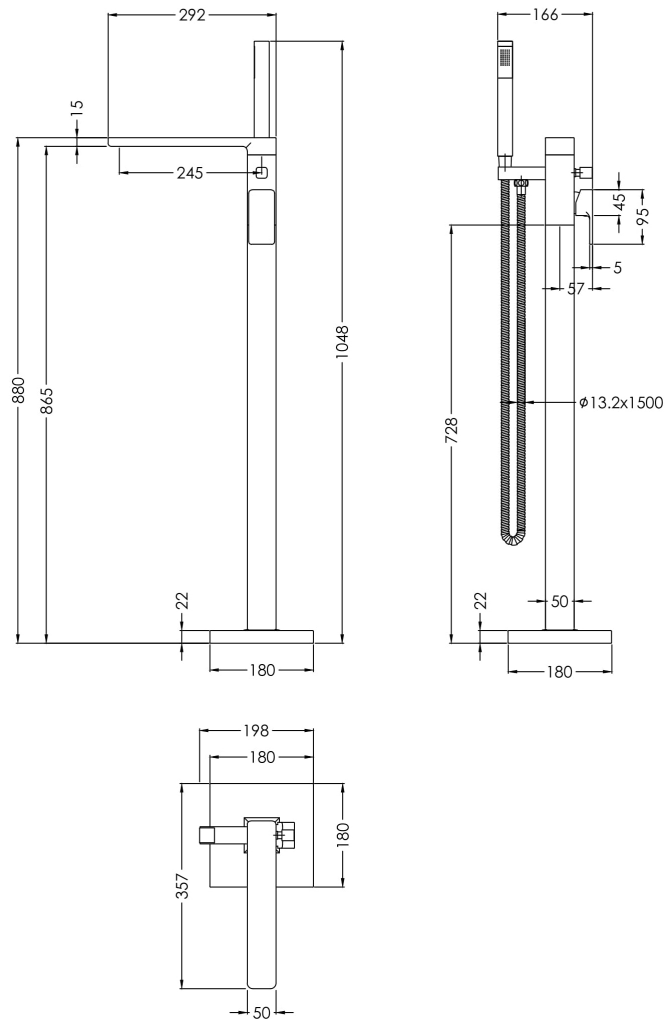

### Product Dimensions

Height (mm):	880
Width (mm):	180
Depth (mm):	357
Length (mm):	
Nett Weight (kg):	6.17

### Packaging Dimensions

Height (mm):	230
Width (mm):	420
Depth (mm):	970
Gross Weight (kg):	6.17

### Outer Box Dimensions (If Applicable)

Height (mm):	250
Width (mm):	400
Depth (mm):	980
Length (mm):	
Gross Weight (kg):	
Barcode:	5056211897767

Flow Rates: (Litres Per Min)	0.1 bar: N/A 0.5 bar: N/A 1 bar: 11.2 2 bar: 16.3 3 bar: 20.1
Pipe Size:	1/2"
Pipe Centres:	N/A