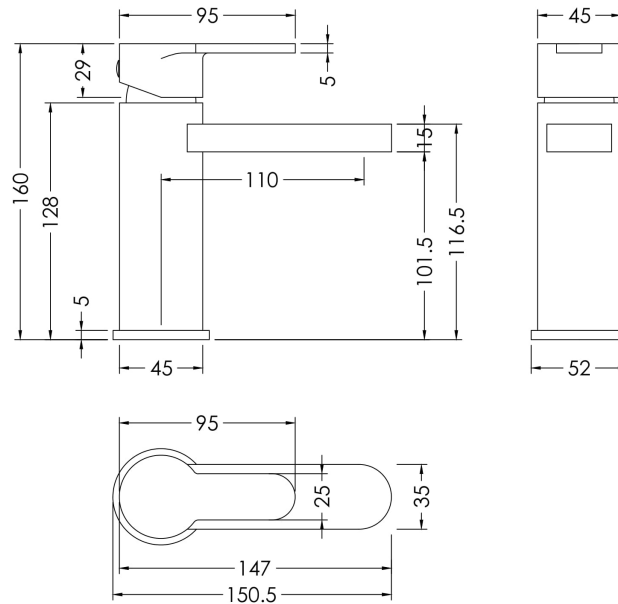

Sales Code: WIN805

Description: Windon Mono Basin Mixer P/B Waste

Product Dimensions

Height (mm):	160
Width (mm):	50
Depth (mm):	152
Length (mm):	
Nett Weight (kg):	2.08

Packaging Dimensions

Height (mm):	95
Width (mm):	225
Depth (mm):	275
Gross Weight (kg):	2.08

Packaging Data

Box Colour:	White Cardboard Box
Box Qty:	1
Label Size:	100 x 50
Label Colour:	White Label
Label Qty:	1

Outer Box Dimensions (If Applicable)

Height (mm):	500
Width (mm):	500
Depth (mm):	300
Length (mm):	

Gross Weight (kg):	
Barcode:	5056462621012

Product Details

Country of Origin:	China
Fitting Instruction:	No
Product Material:	Brass
Control Type:	Manual
Waste Included:	Waste Included
Waste Type:	Push Button
WRAS Approval: Yes	Approval No: 2204060
Valve/Cartridge Type:	Single Lever Cartridge
Colour/Finish:	Brushed Brass
Mount Type:	Deck
Operating Pressure (bar):	0.2

Flow Rates: (Litres Per Min)	0.1 bar: 2.8	0.5 bar: 7.9	1 bar: 11.4	2 bar: 16.4	3 bar: 20.1
Pipe Size:	1/2"				
Pipe Centres:	N/A				