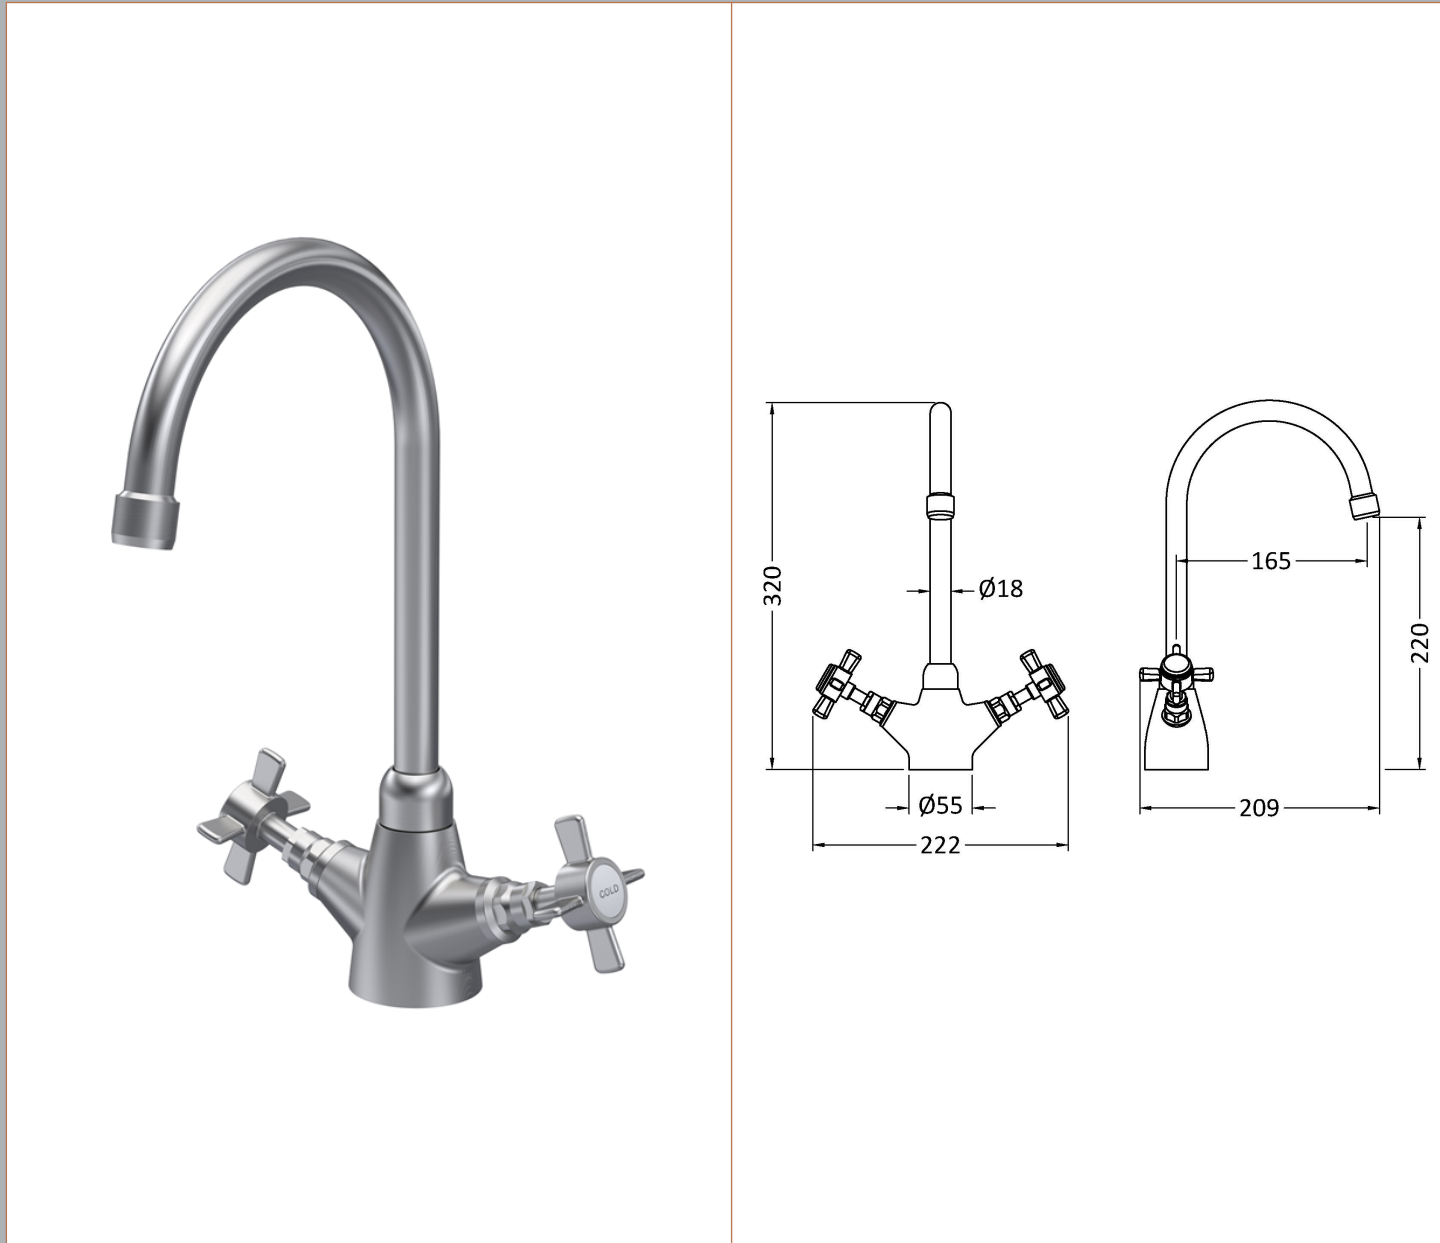

Sales Code: KB603

Description: Traditional Mono Sink Mixer

**Product Dimensions**

Height (mm):	345
Width (mm):	180
Depth (mm):	165
Length (mm):	
Nett Weight (kg):	0.69

**Packaging Dimensions**

Height (mm):	70
Width (mm):	280
Depth (mm):	360
Gross Weight (kg):	0.89

**Packaging Data**

Box Colour:	Brown Cardboard Box
Box Qty:	1
Label Size:	100 x 50
Label Colour:	White Label
Label Qty:	1

**Outer Box Dimensions (If Applicable)**

Height (mm):	370
Width (mm):	295
Depth (mm):	375
Length (mm):	
Gross Weight (kg):	5
Barcode:	5056678401163

**Product Details**

Country of Origin:	China
Fitting Instruction:	No
Product Material:	Brass
Control Type:	Manual
Waste Included:	Waste Not Included
Waste Type:	Not Applicable
WRAS Approval: No	Approval No: N/A
Valve/Cartridge Type:	1/4 Turn Ceramic Disc
Colour/Finish:	Brushed Nickel
Mount Type:	Deck
Operating Pressure (bar):	0.5

Flow Rates: (Litres Per Min)	0.1 bar: 4.2	0.5 bar: 8.3	1 bar: 12	2 bar: 16.8	3 bar: 20.6
Pipe Size:	15 mm (1/2" Bsp)				
Pipe Centres:	N/A				