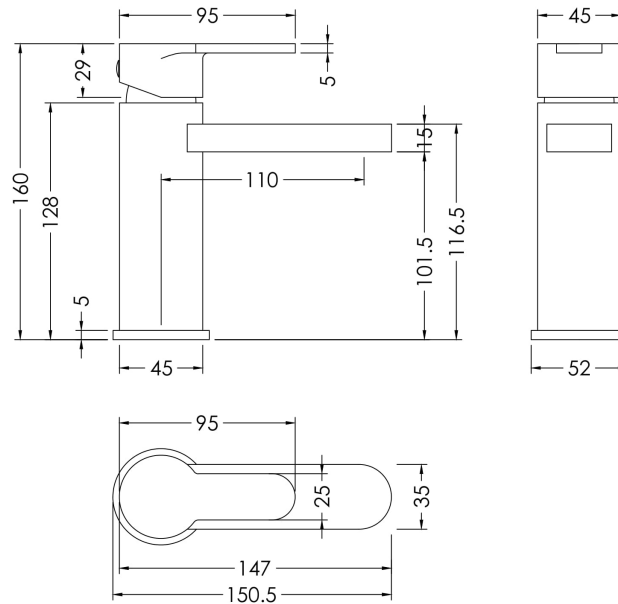

Sales Code: WIN705

Description: Windon Mono Basin Mixer P/B Waste

Product Dimensions

Height (mm):	160
Width (mm):	50
Depth (mm):	152
Length (mm):	
Nett Weight (kg):	2.08

Packaging Dimensions

Height (mm):	95
Width (mm):	225
Depth (mm):	275
Gross Weight (kg):	2.08

Packaging Data

Box Colour:	White Cardboard Box
Box Qty:	1
Label Size:	100 x 50
Label Colour:	White Label
Label Qty:	1

Outer Box Dimensions (If Applicable)

Height (mm):	500
Width (mm):	500
Depth (mm):	300
Length (mm):	

Gross Weight (kg):	
Barcode:	5056462625867

Product Details

Country of Origin:	China
Fitting Instruction:	No
Product Material:	Brass
Control Type:	Manual
Waste Included:	Waste Included
Waste Type:	Push Button
WRAS Approval: Yes	Approval No: 2204060
Valve/Cartridge Type:	Single Lever Cartridge
Colour/Finish:	Brushed Gun Metal
Mount Type:	Deck
Operating Pressure (bar):	0.2

Flow Rates: (Litres Per Min)	0.1 bar: 2.8	0.5 bar: 7.9	1 bar: 11.4	2 bar: 16.4	3 bar: 20.1
Pipe Size:	1/2"				
Pipe Centres:	N/A				