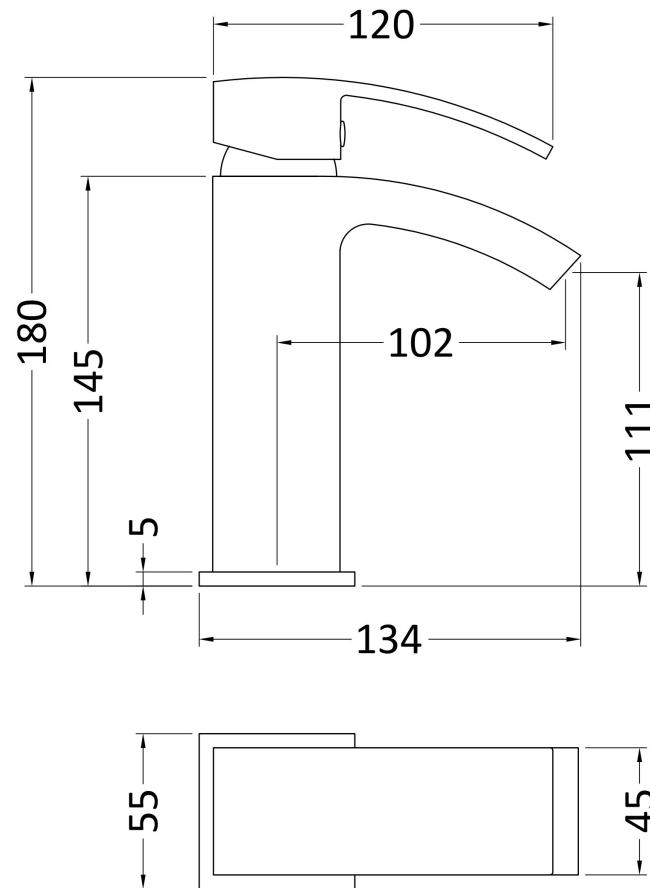

### Product Dimensions

Height (mm):	180
Width (mm):	55
Depth (mm):	134
Length (mm):	
Nett Weight (kg):	1.2

### Packaging Dimensions

Height (mm):	148
Width (mm):	54
Depth (mm):	157
Gross Weight (kg):	1.4

### Outer Box Dimensions (If Applicable)

Height (mm):	380
Width (mm):	460
Depth (mm):	200
Length (mm):	
Gross Weight (kg):	15
Barcode:	5055275824405

Flow Rates: (Litres Per Min)	0.1 bar: 3.5	0.5 bar: 8.3	1 bar: 12	2 bar: 17	3 bar: 21
Pipe Size:	15 mm (1/2" Bsp)				
Pipe Centres:	N/A				