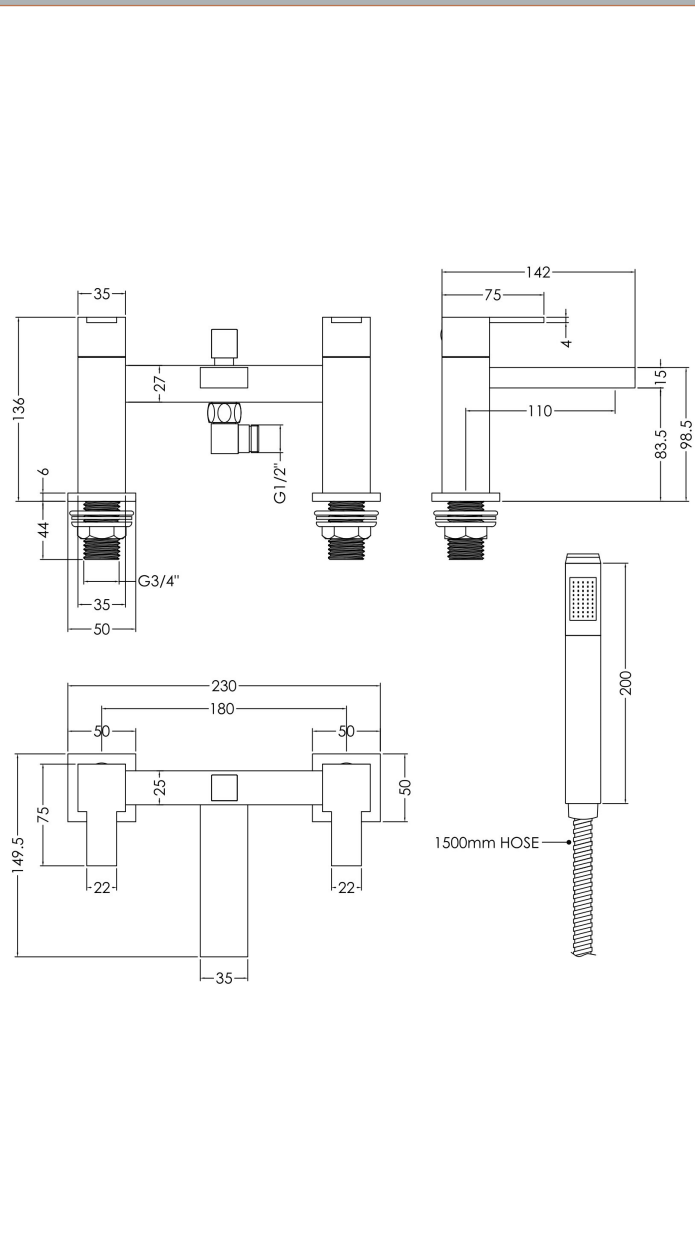

Sales Code: SAN304

Description: Sanford D/M Bsm With Kit

Product Dimensions

Height (mm):	136
Width (mm):	230
Depth (mm):	142
Length (mm):	
Nett Weight (kg):	2.82

Packaging Dimensions

Height (mm):	185
Width (mm):	190
Depth (mm):	270
Gross Weight (kg):	2.82

Packaging Data

Box Colour:	White Cardboard Box
Box Qty:	1
Label Size:	100 x 50
Label Colour:	White Label
Label Qty:	1

Outer Box Dimensions (If Applicable)

Height (mm):	560
Width (mm):	440
Depth (mm):	430
Length (mm):	
Gross Weight (kg):	
Barcode:	5056211897996

Product Details

Country of Origin:	China
Fitting Instruction:	No
Product Material:	Brass/ABS
Control Type:	Manual
Waste Included:	Waste Not Included
Waste Type:	Not Applicable
WRAS Approval: No	Approval No: N/A
Valve/Cartridge Type:	1/4 Turn Ceramic Disc
Colour/Finish:	Chrome
Mount Type:	Deck
Operating Pressure (bar):	3
Flow Rates: (Litres Per Min)	0.1 bar: 3.4 0.5 bar: 9.1 1 bar: 13.3 2 bar: 19.2 3 bar: 23.6
Pipe Size:	3/4"
Pipe Centres:	180