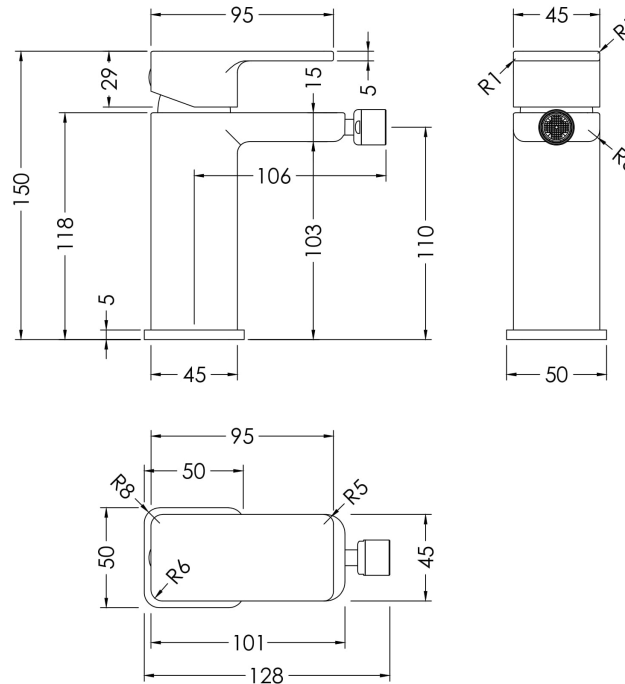

Sales Code: WIN306

Description: Windon Mono Bidet Mixer P/Up Waste

Product Dimensions

Height (mm):	150
Width (mm):	50
Depth (mm):	101
Length (mm):	
Nett Weight (kg):	1.64

Packaging Dimensions

Height (mm):	95
Width (mm):	245
Depth (mm):	275
Gross Weight (kg):	1.64

Packaging Data

Box Colour:	White Cardboard Box
Box Qty:	1
Label Size:	100 x 50
Label Colour:	White Label
Label Qty:	1

Outer Box Dimensions (If Applicable)

Height (mm):	500
Width (mm):	540
Depth (mm):	300
Length (mm):	
Gross Weight (kg):	
Barcode:	5056211898214

Product Details

Country of Origin:	China
Fitting Instruction:	No
Product Material:	Brass
Control Type:	Manual
Waste Included:	Waste Included
Waste Type:	Pop-Up
WRAS Approval: No	Approval No: N/A
Valve/Cartridge Type:	Single Lever Cartridge
Colour/Finish:	Chrome
Mount Type:	Deck
Operating Pressure (bar):	0.5
Flow Rates: (Litres Per Min)	0.1 bar: 1.6 0.5 bar: 4.3 1 bar: 6.3 2 bar: 9.1 3 bar: 11.2
Pipe Size:	1/2"
Pipe Centres:	N/A