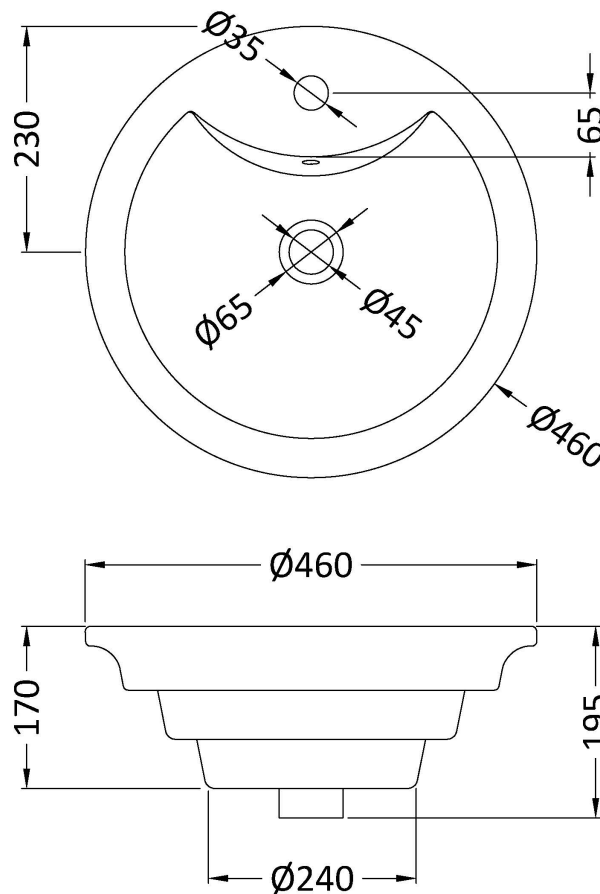

Sales Code: NBV006

Description: White Round Ceramic Basin

Product Dimensions

Height (mm):	195
Width (mm):	460
Depth (mm):	460
Nett Weight (kg):	9.65

Packaging Dimensions

Height (mm):	230
Width (mm):	480
Depth (mm):	480
Gross Weight (kg):	9.85

Packaging Data

Box Colour:	Brown Cardboard Box
Box Qty:	1
Label Size:	100 x 50
Label Colour:	White Label
Label Qty:	2

Outer Box Dimensions (If Applicable)

Height (mm):	
Width (mm):	
Depth (mm):	
Gross Weight (kg):	
Barcode:	5055146194439

Product Details

Country of Origin:	China
Fitting Instruction:	No
Certification: CE & UKCA:	No WRAS: N/A WRAS No: N/A
Product Material:	Vitreous China
Fixing Supplied:	No

Pans/Bidets: Trap Style: Not Applicable Includes Seat: Not Applicable

Basins: Tap Hole: One Taphole Chain Stay Hole: No
Template: Not Required Waste Type Req: Slotted
Overflow Inc: Yes Overflow Cover: No
Inner Bowl Depth (mm): 155mm