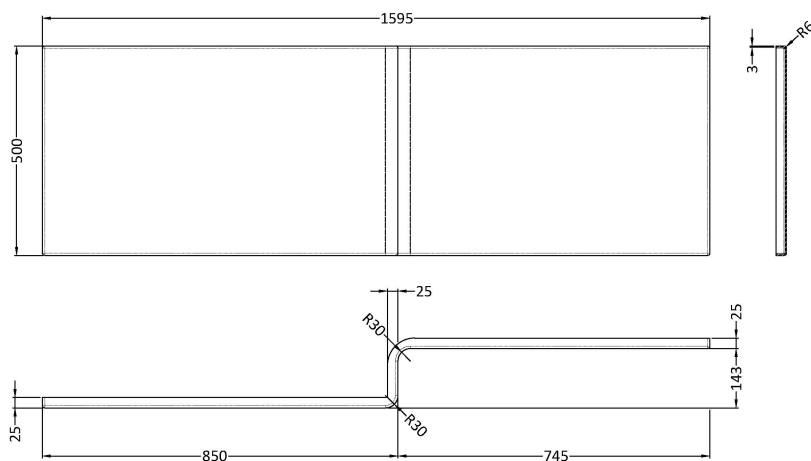

Sales Code: WBS303

Description: 1600 Square Sh Bath Front Panel Acrylic

Product Dimensions

Length (mm):	1595
Width (mm):	500
Depth (mm):	167
Nett Weight (kg):	3.6

Packaging Dimensions

Length (mm):	1620
Width (mm):	530
Depth (mm):	45
Gross Weight (kg):	3.6

Packaging Data

Box Colour:	Polybagged With End Caps
Box Qty:	1
Label Size:	100 x 50
Label Colour:	White Label
Label Qty:	1

Outer Box Dimensions (If Applicable)

Length (mm):	
Width (mm):	
Height (mm):	
Gross Weight (kg):	
Barcode:	5056211822257

Product Details

Country of Origin:	Turkey
Fitting Instruction:	No
Certification:	FSC: N/A CE & UKCA: N/A
Material Colour Reference:	European White
Product Material:	Acrylic
Material Thickness:	
Volume (Ltr):	N/A
Displaced Capacity:	N/A
Leg Set Included:	Not Applicable
Waste Included:	Not Applicable
Drilled/Undrilled:	Not Applicable
Includes Grips:	Not Applicable
Embossed:	No
No of Tapholes:	Not Applicable
Anti-Slip:	Not Applicable