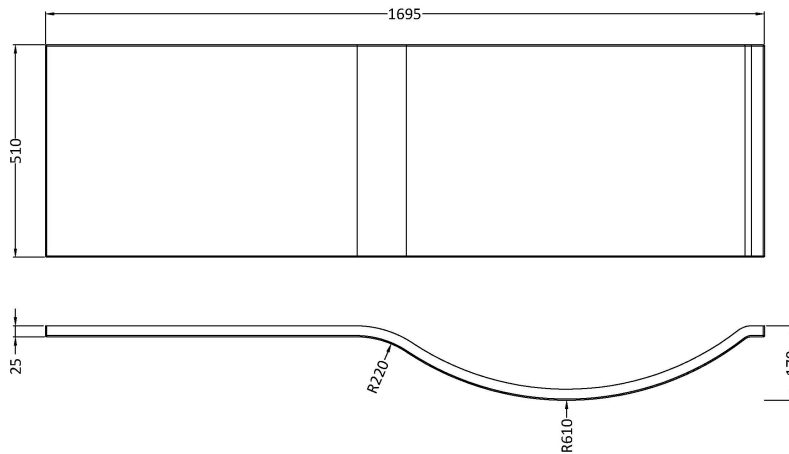

**Sales Code:** WBP200

**Description:** 1700mm P Shaped Front Panel

**Product Dimensions**

Length (mm):	1695
Width (mm):	510
Depth (mm):	170
Nett Weight (kg):	2

**Packaging Dimensions**

Length (mm):	1700
Width (mm):	520
Depth (mm):	30
Gross Weight (kg):	2

**Packaging Data**

Box Colour:	Polybagged With End Caps
Box Qty:	1
Label Size:	100 x 50
Label Colour:	White Label
Label Qty:	1

**Outer Box Dimensions (If Applicable)**

Length (mm):	
Width (mm):	
Height (mm):	
Gross Weight (kg):	
Barcode:	5055275824580

**Product Details**

Country of Origin:	Turkey
Fitting Instruction:	No
Certification:	FSC: CE & UKCA:
Material Colour Reference:	European White
Product Material:	Acrylic
Material Thickness:	2mm
Volume (Ltr):	N/A
Displaced Capacity:	N/A
Leg Set Included:	Not Applicable
Waste Included:	Not Applicable
Drilled/Undrilled:	Not Applicable
Includes Grips:	Not Applicable
Embossed:	Not Applicable
No of Tapholes:	None
Anti-Slip:	Not Applicable