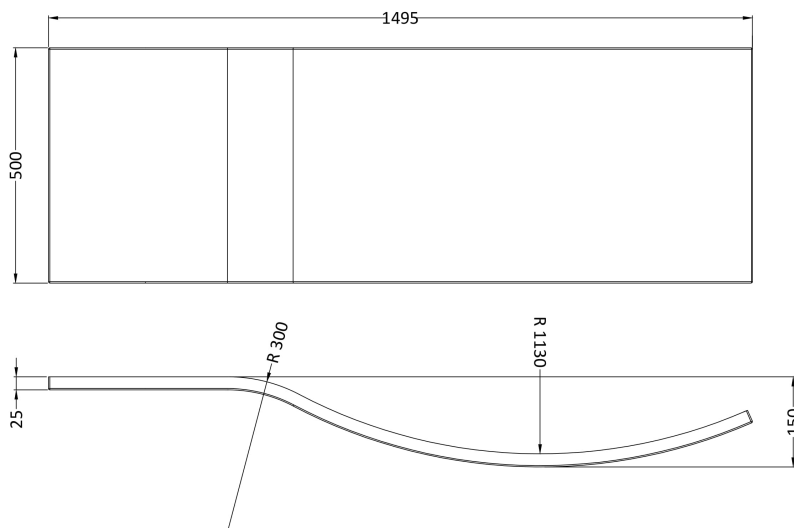

Sales Code: WBB202

Description: 1500mm B Shaped Front Panel

Product Dimensions

Length (mm):	1495
Width (mm):	500
Depth (mm):	150
Nett Weight (kg):	1

Packaging Dimensions

Length (mm):	1500
Width (mm):	520
Depth (mm):	30
Gross Weight (kg):	1

Packaging Data

Box Colour:	Polybagged With End Caps
Box Qty:	1
Label Size:	100 x 50
Label Colour:	White Label
Label Qty:	1

Outer Box Dimensions (If Applicable)

Length (mm):	
Width (mm):	
Height (mm):	
Gross Weight (kg):	
Barcode:	5055275824559

Product Details

Country of Origin:	Turkey
Fitting Instruction:	No
Certification:	FSC: CE & UKCA:
Material Colour Reference:	European White
Product Material:	Acrylic
Material Thickness:	2mm
Volume (Ltr):	N/A
Displaced Capacity:	N/A
Leg Set Included:	Not Applicable
Waste Included:	Not Applicable
Drilled/Undrilled:	Not Applicable
Includes Grips:	Not Applicable
Embossed:	Not Applicable
No of Tapholes:	Not Applicable
Anti-Slip:	Not Applicable