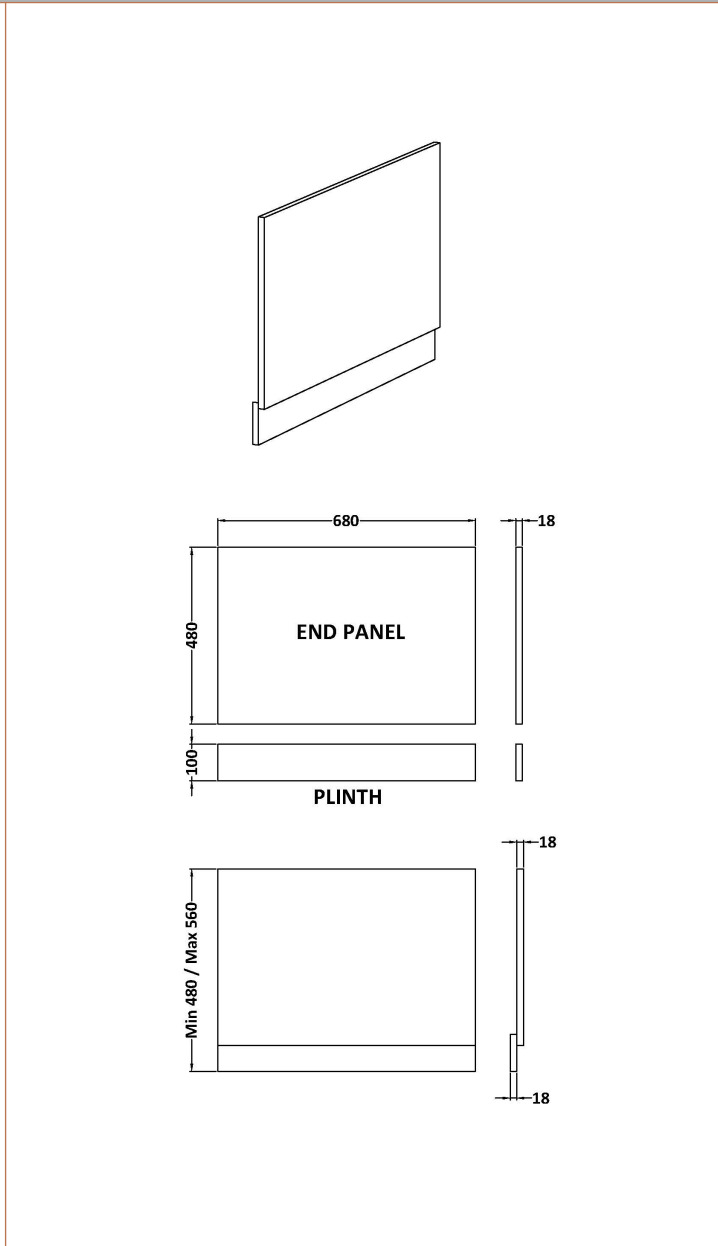

Sales Code: BPR111

Description: 700 End Panel (2 Piece)

Product Dimensions

Height (mm):	560
Width (mm):	680
Depth (mm):	36
Nett Weight (kg):	4.5

Packaging Dimensions

Height (mm):	30
Width (mm):	600
Depth (mm):	730
Gross Weight (kg):	4.9

Packaging Data

Box Colour:	Brown Cardboard Box - Printed
Box Qty:	1
Label Size:	100 x 50
Label Colour:	White Label
Label Qty:	0

Outer Box Dimensions (If Applicable)

Height (mm):	
Width (mm):	
Depth (mm):	
Gross Weight (kg):	
Barcode:	5055369058136

Product Details

Country of Origin:	China
Fitting Instruction:	No
CE & UKCA:	N/A
FSC Certified Materials:	Yes
Colour:	Gloss White
Construction Method:	Screws Only
Construction Type:	Flat-Pack
Cabinet Finish:	Not Applicable
Fascia Finish:	Mdf Painted Gloss
Cabinet Thickness (mm):	
Fascia Thickness (mm):	18
Drawer Included:	Not Applicable
Drawer Type:	Not Applicable
No of Shelves:	Not Applicable
Hinge Type:	Not Applicable
Hinge Included:	Not Applicable
Adjustable Legs:	Not Applicable
Fixings Included:	Yes
Handle Style:	Not Applicable
Waste Shroud:	Not Applicable
Handle Included:	Not Applicable
Handle Type:	Not Applicable