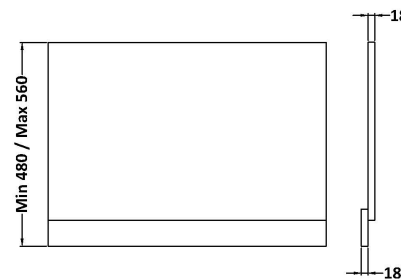

Sales Code: MPD512N

Description: 750mm Bath End Panel

Product Dimensions

Height (mm):	560
Width (mm):	730
Depth (mm):	36
Nett Weight (kg):	8.4

Packaging Dimensions

Height (mm):	30
Width (mm):	590
Depth (mm):	760
Gross Weight (kg):	8.9

Packaging Data

Box Colour:	Brown Cardboard Box
Box Qty:	1
Label Size:	100 x 50
Label Colour:	White Label
Label Qty:	1

Outer Box Dimensions (If Applicable)

Height (mm):	
Width (mm):	
Depth (mm):	
Gross Weight (kg):	
Barcode:	5056462660516

Product Details

Country of Origin:	United Kingdom
Fitting Instruction:	No
CE & UKCA:	N/A
FSC Certified Materials:	Yes
Colour:	Anthracite Woodgrain
Construction Method:	Screws Only
Construction Type:	Flat-Pack
Cabinet Finish:	Not Applicable
Fascia Finish:	MFC Textured Woodgrain
Cabinet Thickness (mm):	
Fascia Thickness (mm):	18
Drawer Included:	Not Applicable
Drawer Type:	Not Applicable
No of Shelves:	Not Applicable
Hinge Type:	Not Applicable
Hinge Included:	Not Applicable
Adjustable Legs:	Not Applicable
Fixings Included:	Yes
Handle Style:	Not Applicable
Waste Shroud:	Not Applicable
Handle Included:	Not Applicable
Handle Type:	Not Applicable