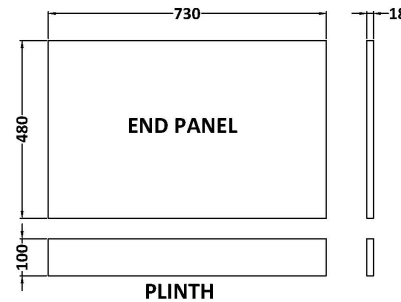

Sales Code: MPD512N

Description: 750mm Bath End Panel

Product Dimensions

Height (mm):	560
Width (mm):	730
Depth (mm):	36
Nett Weight (kg):	8.4

Packaging Dimensions

Height (mm):	30
Width (mm):	590
Depth (mm):	760
Gross Weight (kg):	8.9

Packaging Data

Box Colour:	Brown Cardboard Box
Box Qty:	1
Label Size:	100 x 50
Label Colour:	White Label
Label Qty:	1

Outer Box Dimensions (If Applicable)

Height (mm):	
Width (mm):	
Depth (mm):	
Gross Weight (kg):	
Barcode:	5056462660516