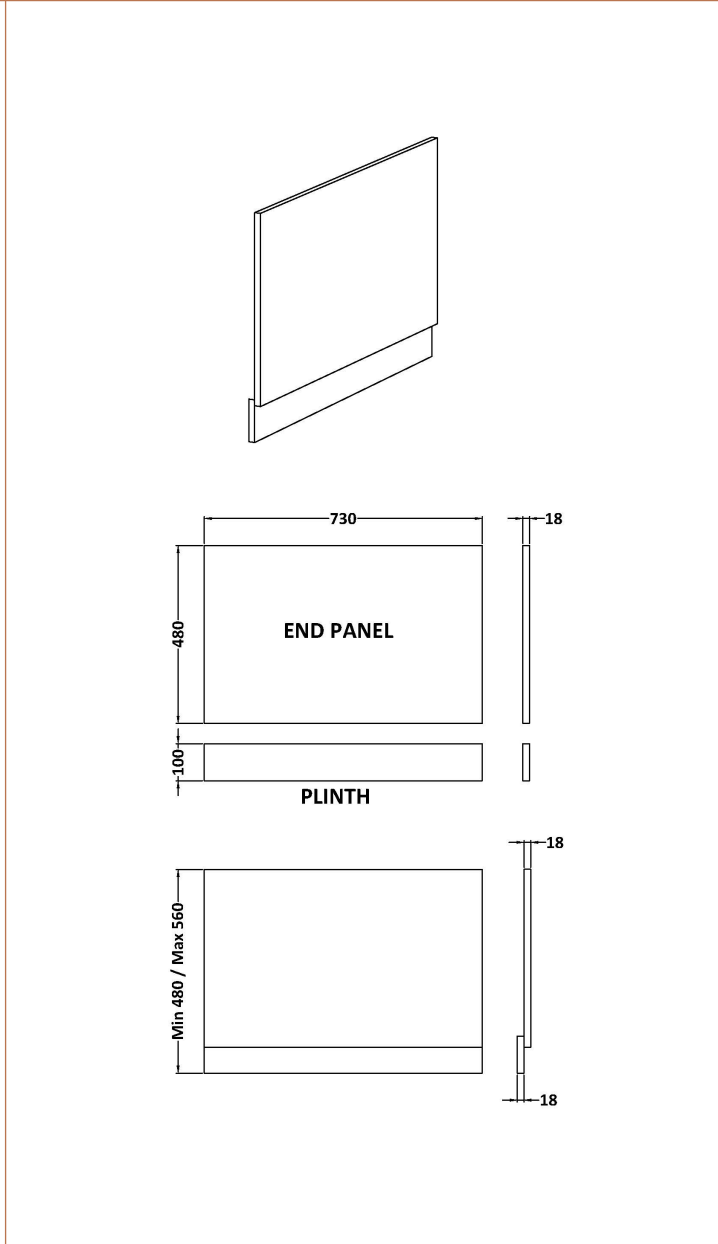

Sales Code: BPR112

Description: 750 End Panel (2 Piece)

Product Dimensions

Height (mm):	560
Width (mm):	730
Depth (mm):	36
Nett Weight (kg):	6.9

Packaging Dimensions

Height (mm):	595
Width (mm):	30
Depth (mm):	775
Gross Weight (kg):	6.9

Packaging Data

Box Colour:	Brown Cardboard Box - Printed
Box Qty:	1
Label Size:	100 x 50
Label Colour:	White Label
Label Qty:	0

Outer Box Dimensions (If Applicable)

Height (mm):	
Width (mm):	
Depth (mm):	
Gross Weight (kg):	
Barcode:	5055369058143

Product Details

Country of Origin:	China
Fitting Instruction:	No
CE & UKCA:	N/A
FSC Certified Materials:	Yes
Colour:	Gloss White
Construction Method:	Screws Only
Construction Type:	Flat-Pack
Cabinet Finish:	Not Applicable
Fascia Finish:	Mdf Painted Gloss
Cabinet Thickness (mm):	
Fascia Thickness (mm):	18
Drawer Included:	Not Applicable
Drawer Type:	Not Applicable
No of Shelves:	Not Applicable
Hinge Type:	Not Applicable
Hinge Included:	Not Applicable
Adjustable Legs:	Not Applicable
Fixings Included:	Yes
Handle Style:	Not Applicable
Waste Shroud:	Not Applicable
Handle Included:	Not Applicable
Handle Type:	Not Applicable