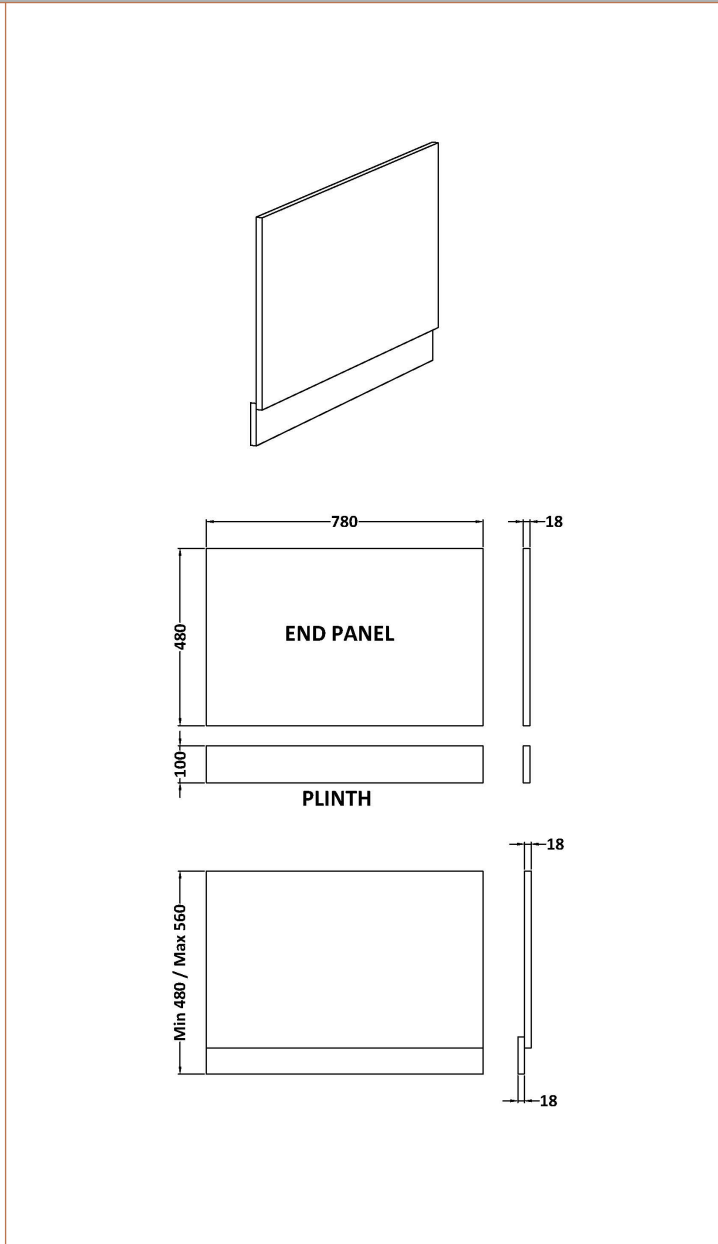

Sales Code: BPR113

Description: 800 End Panel (2 Piece)

### Product Dimensions

Height (mm):	560
Width (mm):	780
Depth (mm):	36
Nett Weight (kg):	5.5

### Packaging Dimensions

Height (mm):	595
Width (mm):	30
Depth (mm):	825
Gross Weight (kg):	5.58

### Outer Box Dimensions (If Applicable)

Height (mm):	
Width (mm):	
Depth (mm):	
Gross Weight (kg):	
Barcode:	5055369058150