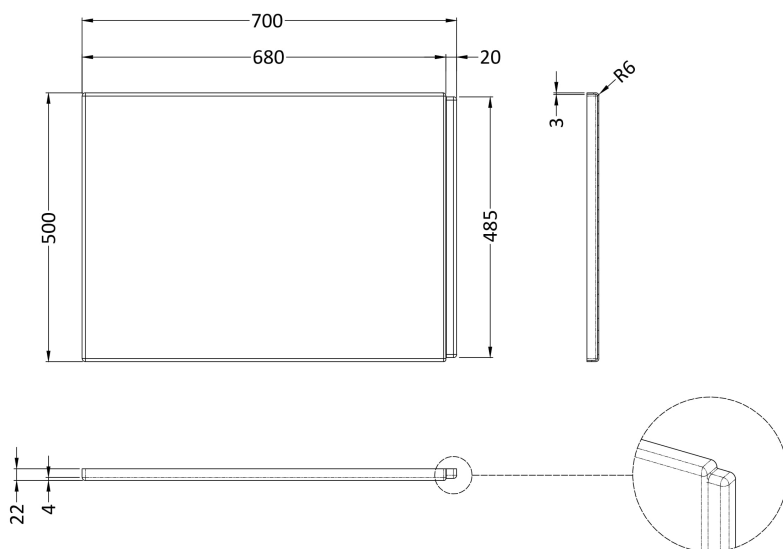

Sales Code: WBB201

Description: B-Shaped End Panel

Product Dimensions

Length (mm):	700
Width (mm):	500
Depth (mm):	26
Nett Weight (kg):	1

Packaging Dimensions

Length (mm):	720
Width (mm):	520
Depth (mm):	30
Gross Weight (kg):	1

Packaging Data

Box Colour:	Polybagged With End Caps
Box Qty:	1
Label Size:	100 x 50
Label Colour:	White Label
Label Qty:	1

Outer Box Dimensions (If Applicable)

Length (mm):	
Width (mm):	
Height (mm):	
Gross Weight (kg):	
Barcode:	5055369083565

Product Details

Country of Origin:	Turkey
Fitting Instruction:	No
Certification:	FSC: CE & UKCA:
Material Colour Reference:	European White
Product Material:	Acrylic
Material Thickness:	2mm
Volume (Ltr):	N/A
Displaced Capacity:	N/A
Leg Set Included:	Not Applicable
Waste Included:	Not Applicable
Drilled/Undrilled:	Not Applicable
Includes Grips:	Not Applicable
Embossed:	Not Applicable
No of Tapholes:	Not Applicable
Anti-Slip:	Not Applicable