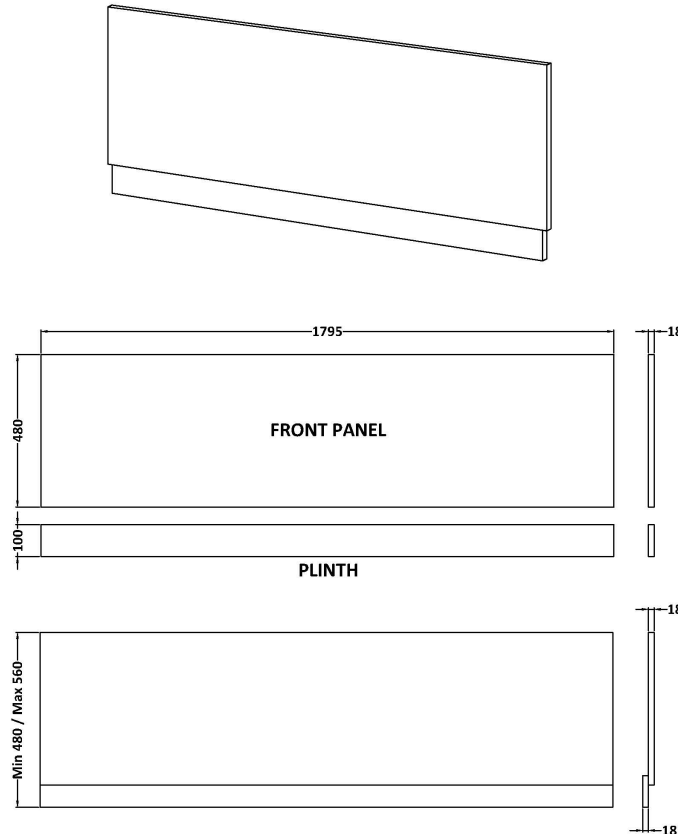

Sales Code: OFF978

Description: 1800 Bath Front Panel

Product Dimensions

Height (mm):	560
Width (mm):	1795
Depth (mm):	36
Nett Weight (kg):	18.8

Packaging Dimensions

Height (mm):	30
Width (mm):	590
Depth (mm):	1810
Gross Weight (kg):	18.8

Packaging Data

Box Colour:	Brown Cardboard Box
Box Qty:	1
Label Size:	140 x 20
Label Colour:	White Label
Label Qty:	2

Outer Box Dimensions (If Applicable)

Height (mm):	
Width (mm):	
Depth (mm):	
Gross Weight (kg):	
Barcode:	5056211816409

Product Details

Country of Origin:	China
Fitting Instruction:	No
CE & UKCA:	N/A
FSC Certified Materials:	Yes
Colour:	Gloss Grey
Construction Method:	Screws Only
Construction Type:	Flat-Pack
Cabinet Finish:	Not Applicable
Fascia Finish:	MFC Gloss
Cabinet Thickness (mm):	
Fascia Thickness (mm):	18
Drawer Included:	Not Applicable
Drawer Type:	Not Applicable
No of Shelves:	Not Applicable
Hinge Type:	Not Applicable
Hinge Included:	Not Applicable
Adjustable Legs:	Not Applicable
Fixings Included:	Yes
Handle Style:	Not Applicable
Waste Shroud:	Not Applicable
Handle Included:	Not Applicable
Handle Type:	Not Applicable