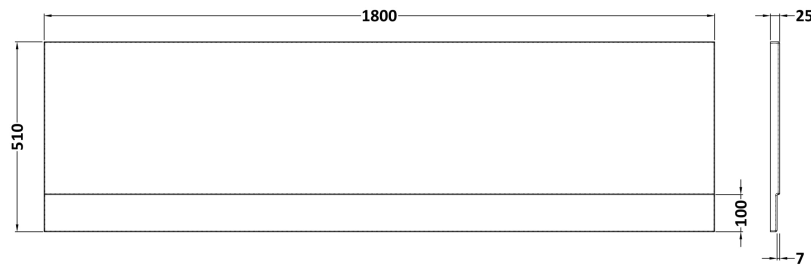

Sales Code: PAN141

Description: Straight Front Bath Panel 1800X510x25mm

Product Dimensions

Length (mm):	1800
Width (mm):	510
Depth (mm):	25
Nett Weight (kg):	2.2

Packaging Dimensions

Length (mm):	1800
Width (mm):	510
Depth (mm):	35
Gross Weight (kg):	2.2

Packaging Data

Box Colour:	Polybagged With End Caps
Box Qty:	1
Label Size:	100 x 50
Label Colour:	White Label
Label Qty:	1

Outer Box Dimensions (If Applicable)

Length (mm):	
Width (mm):	
Height (mm):	
Gross Weight (kg):	
Barcode:	5055369060849

Product Details

Country of Origin:	United Kingdom
Fitting Instruction:	No
Certification:	FSC: N/A CE & UKCA: N/A
Material Colour Reference:	European White
Product Material:	Acrylic
Material Thickness:	2mm
Volume (Ltr):	N/A
Displaced Capacity:	N/A
Leg Set Included:	Not Applicable
Waste Included:	Not Applicable
Drilled/Undrilled:	Not Applicable
Includes Grips:	Not Applicable
Embossed:	No
No of Tapholes:	Not Applicable
Anti-Slip:	Not Applicable