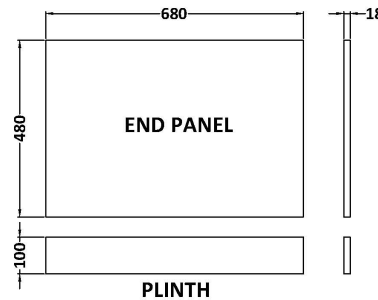

Sales Code: MPD2511

Description: 700mm Bath End Panel

Product Dimensions

Height (mm):	560
Width (mm):	680
Depth (mm):	36
Nett Weight (kg):	4.5

Packaging Dimensions

Height (mm):	30
Width (mm):	590
Depth (mm):	710
Gross Weight (kg):	4.9

Packaging Data

Box Colour:	Brown Cardboard Box
Box Qty:	1
Label Size:	100 x 50
Label Colour:	White Label
Label Qty:	1

Outer Box Dimensions (If Applicable)

Height (mm):	
Width (mm):	
Depth (mm):	
Gross Weight (kg):	
Barcode:	5056462660127

Product Details

Country of Origin:	United Kingdom
Fitting Instruction:	No
CE & UKCA:	N/A
FSC Certified Materials:	Yes
Colour:	Grey Vicenza Oak
Construction Method:	Screws Only
Construction Type:	Flat-Pack
Cabinet Finish:	Not Applicable
Fascia Finish:	MFC Textured Woodgrain
Cabinet Thickness (mm):	
Fascia Thickness (mm):	18
Drawer Included:	Not Applicable
Drawer Type:	Not Applicable
No of Shelves:	Not Applicable
Hinge Type:	Not Applicable
Hinge Included:	Not Applicable
Adjustable Legs:	Not Applicable
Fixings Included:	Yes
Handle Style:	Not Applicable
Waste Shroud:	Not Applicable
Handle Included:	Not Applicable
Handle Type:	Not Applicable