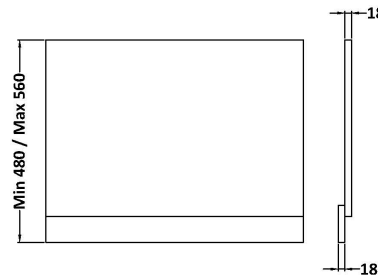

Sales Code: MPD2511

Description: 700mm Bath End Panel

Product Dimensions

Height (mm):	560
Width (mm):	680
Depth (mm):	36
Nett Weight (kg):	4.5

Packaging Dimensions

Height (mm):	30
Width (mm):	590
Depth (mm):	710
Gross Weight (kg):	4.9

Packaging Data

Box Colour:	Brown Cardboard Box
Box Qty:	1
Label Size:	100 x 50
Label Colour:	White Label
Label Qty:	1

Outer Box Dimensions (If Applicable)

Height (mm):	
Width (mm):	
Depth (mm):	
Gross Weight (kg):	
Barcode:	5056462660127