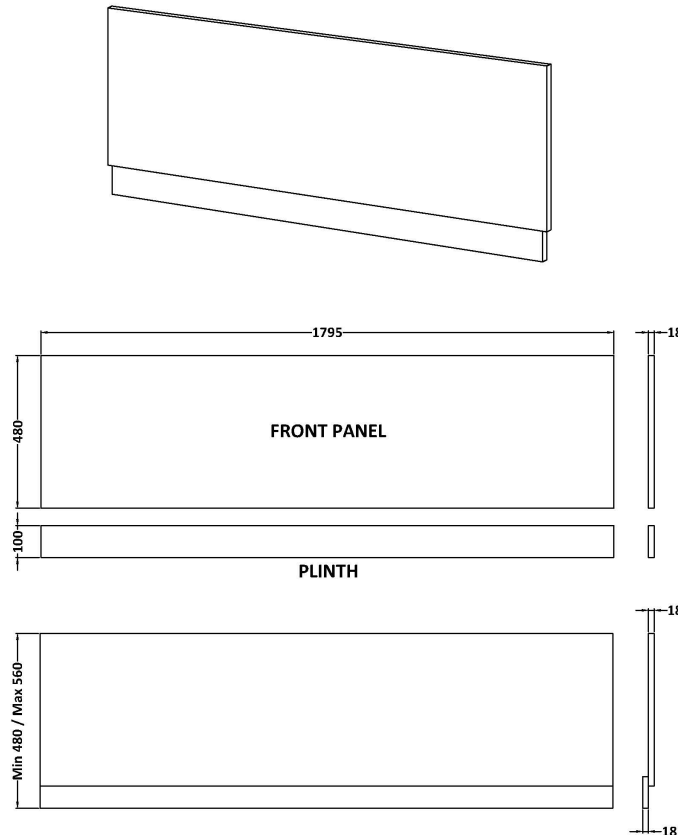

Sales Code: MPD607N

Description: 1800mm Bath Front Panel

Product Dimensions

Height (mm):	560
Width (mm):	1795
Depth (mm):	36
Nett Weight (kg):	18.3

Packaging Dimensions

Height (mm):	30
Width (mm):	590
Depth (mm):	1810
Gross Weight (kg):	18.8

Packaging Data

Box Colour:	Brown Cardboard Box
Box Qty:	1
Label Size:	100 x 50
Label Colour:	White Label
Label Qty:	1

Outer Box Dimensions (If Applicable)

Height (mm):	
Width (mm):	
Depth (mm):	
Gross Weight (kg):	
Barcode:	5056462660462

Product Details

Country of Origin:	United Kingdom
Fitting Instruction:	No
CE & UKCA:	N/A
FSC Certified Materials:	Yes
Colour:	Black Woodgrain
Construction Method:	Screws Only
Construction Type:	Flat-Pack
Cabinet Finish:	Not Applicable
Fascia Finish:	MFC Textured Woodgrain
Cabinet Thickness (mm):	
Fascia Thickness (mm):	18
Drawer Included:	Not Applicable
Drawer Type:	Not Applicable
No of Shelves:	Not Applicable
Hinge Type:	Not Applicable
Hinge Included:	Not Applicable
Adjustable Legs:	Not Applicable
Fixings Included:	Yes
Handle Style:	Not Applicable
Waste Shroud:	Not Applicable
Handle Included:	Not Applicable
Handle Type:	Not Applicable