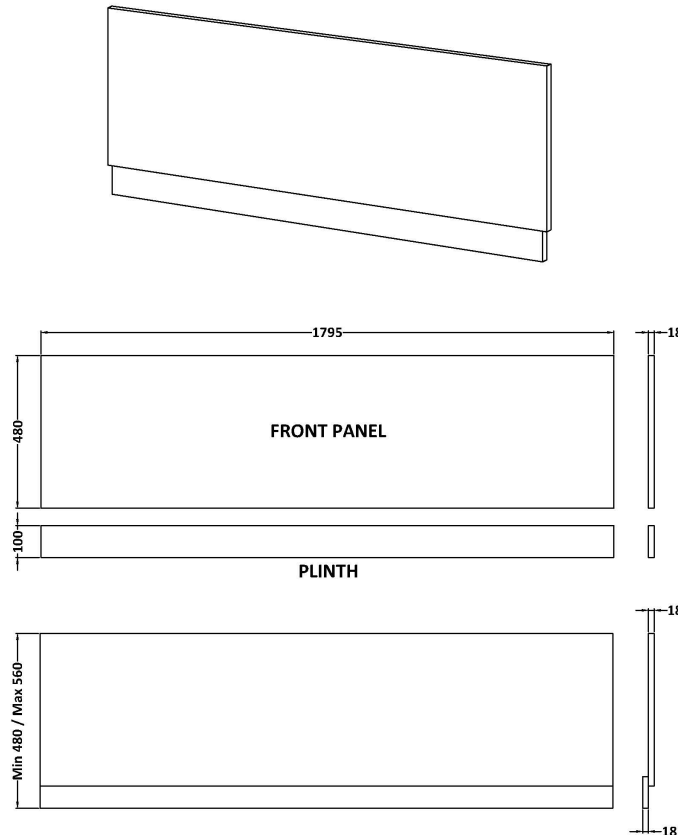

Sales Code: MPC1707

Description: 1800mm Bath Front Panel

Product Dimensions

Height (mm):	560
Width (mm):	1795
Depth (mm):	36
Nett Weight (kg):	18.8

Packaging Dimensions

Height (mm):	30
Width (mm):	590
Depth (mm):	1810
Gross Weight (kg):	18.8

Packaging Data

Box Colour:	Brown Cardboard Box
Box Qty:	1
Label Size:	100 x 50
Label Colour:	White Label
Label Qty:	1

Outer Box Dimensions (If Applicable)

Height (mm):	
Width (mm):	
Depth (mm):	
Gross Weight (kg):	
Barcode:	5056462657684

Product Details

Country of Origin:	United Kingdom
Fitting Instruction:	No
CE & UKCA:	N/A
FSC Certified Materials:	Yes
Colour:	Electric Blue
Construction Method:	Screws Only
Construction Type:	Flat-Pack
Cabinet Finish:	Not Applicable
Fascia Finish:	MFC Smooth Matt
Cabinet Thickness (mm):	
Fascia Thickness (mm):	18
Drawer Included:	Not Applicable
Drawer Type:	Not Applicable
No of Shelves:	Not Applicable
Hinge Type:	Not Applicable
Hinge Included:	Not Applicable
Adjustable Legs:	Not Applicable
Fixings Included:	Yes
Handle Style:	Not Applicable
Waste Shroud:	Not Applicable
Handle Included:	Not Applicable
Handle Type:	Not Applicable