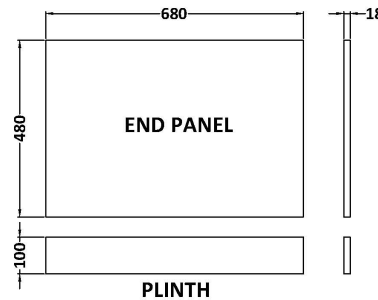

Sales Code: MPC1711

Description: 700mm Bath End Panel

Product Dimensions

Height (mm):	560
Width (mm):	680
Depth (mm):	36
Nett Weight (kg):	4.5

Packaging Dimensions

Height (mm):	30
Width (mm):	590
Depth (mm):	710
Gross Weight (kg):	4.9

Packaging Data

Box Colour:	Brown Cardboard Box
Box Qty:	1
Label Size:	100 x 50
Label Colour:	White Label
Label Qty:	1

Outer Box Dimensions (If Applicable)

Height (mm):	
Width (mm):	
Depth (mm):	
Gross Weight (kg):	
Barcode:	5056462657738

Product Details

Country of Origin:	United Kingdom
Fitting Instruction:	No
CE & UKCA:	N/A
FSC Certified Materials:	Yes
Colour:	Electric Blue
Construction Method:	Screws Only
Construction Type:	Flat-Pack
Cabinet Finish:	Not Applicable
Fascia Finish:	MFC Smooth Matt
Cabinet Thickness (mm):	
Fascia Thickness (mm):	18
Drawer Included:	Not Applicable
Drawer Type:	Not Applicable
No of Shelves:	Not Applicable
Hinge Type:	Not Applicable
Hinge Included:	Not Applicable
Adjustable Legs:	Not Applicable
Fixings Included:	Yes
Handle Style:	Not Applicable
Waste Shroud:	Not Applicable
Handle Included:	Not Applicable
Handle Type:	Not Applicable