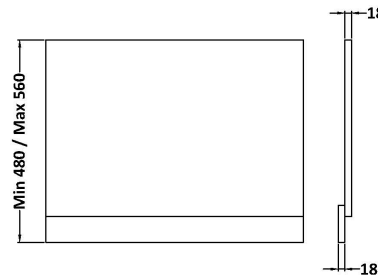

Sales Code: MPC1711

Description: 700mm Bath End Panel

Product Dimensions

Height (mm):	560
Width (mm):	680
Depth (mm):	36
Nett Weight (kg):	4.5

Packaging Dimensions

Height (mm):	30
Width (mm):	590
Depth (mm):	710
Gross Weight (kg):	4.9

Packaging Data

Box Colour:	Brown Cardboard Box
Box Qty:	1
Label Size:	100 x 50
Label Colour:	White Label
Label Qty:	1

Outer Box Dimensions (If Applicable)

Height (mm):	
Width (mm):	
Depth (mm):	
Gross Weight (kg):	
Barcode:	5056462657738

Product Details

Country of Origin:	United Kingdom
Fitting Instruction:	No
CE & UKCA:	N/A
FSC Certified Materials:	Yes
Colour:	Electric Blue
Construction Method:	Screws Only
Construction Type:	Flat-Pack
Cabinet Finish:	Not Applicable
Fascia Finish:	MFC Smooth Matt
Cabinet Thickness (mm):	
Fascia Thickness (mm):	18
Drawer Included:	Not Applicable
Drawer Type:	Not Applicable
No of Shelves:	Not Applicable
Hinge Type:	Not Applicable
Hinge Included:	Not Applicable
Adjustable Legs:	Not Applicable
Fixings Included:	Yes
Handle Style:	Not Applicable
Waste Shroud:	Not Applicable
Handle Included:	Not Applicable
Handle Type:	Not Applicable