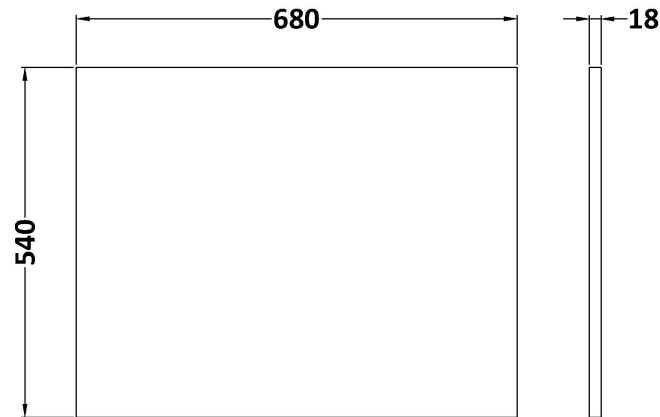

Sales Code: MOF279

Description: 700 Square Shower Bath End Panel

Product Dimensions

Height (mm):	540
Width (mm):	680
Depth (mm):	18
Nett Weight (kg):	5.2

Packaging Dimensions

Height (mm):	27
Width (mm):	555
Depth (mm):	710
Gross Weight (kg):	5.7

Packaging Data

Box Colour:	Brown Cardboard Box - Printed
Box Qty:	1
Label Size:	100 x 50
Label Colour:	White Label
Label Qty:	2

Outer Box Dimensions (If Applicable)

Height (mm):	
Width (mm):	
Depth (mm):	
Gross Weight (kg):	
Barcode:	5056211874232