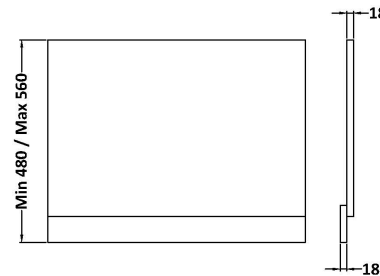

Sales Code: MPD511N

Description: 700mm Bath End Panel

Product Dimensions

Height (mm):	560
Width (mm):	680
Depth (mm):	36
Nett Weight (kg):	4.4

Packaging Dimensions

Height (mm):	30
Width (mm):	590
Depth (mm):	710
Gross Weight (kg):	4.9

Packaging Data

Box Colour:	Brown Cardboard Box
Box Qty:	1
Label Size:	100 x 50
Label Colour:	White Label
Label Qty:	1

Outer Box Dimensions (If Applicable)

Height (mm):	
Width (mm):	
Depth (mm):	
Gross Weight (kg):	
Barcode:	5056462660493

Product Details

Country of Origin:	United Kingdom
Fitting Instruction:	No
CE & UKCA:	N/A
FSC Certified Materials:	Yes
Colour:	Anthracite Woodgrain
Construction Method:	Screws Only
Construction Type:	Flat-Pack
Cabinet Finish:	Not Applicable
Fascia Finish:	MFC Textured Woodgrain
Cabinet Thickness (mm):	
Fascia Thickness (mm):	18
Drawer Included:	Not Applicable
Drawer Type:	Not Applicable
No of Shelves:	Not Applicable
Hinge Type:	Not Applicable
Hinge Included:	Not Applicable
Adjustable Legs:	Not Applicable
Fixings Included:	Yes
Handle Style:	Not Applicable
Waste Shroud:	Not Applicable
Handle Included:	Not Applicable
Handle Type:	Not Applicable