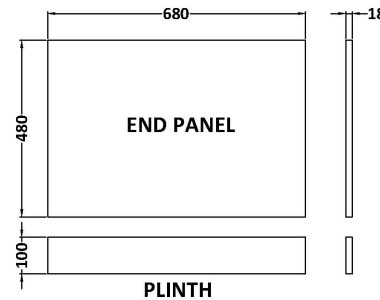

Sales Code: MPD511N

Description: 700mm Bath End Panel

Product Dimensions

Height (mm):	560
Width (mm):	680
Depth (mm):	36
Nett Weight (kg):	4.4

Packaging Dimensions

Height (mm):	30
Width (mm):	590
Depth (mm):	710
Gross Weight (kg):	4.9

Packaging Data

Box Colour:	Brown Cardboard Box
Box Qty:	1
Label Size:	100 x 50
Label Colour:	White Label
Label Qty:	1

Outer Box Dimensions (If Applicable)

Height (mm):	
Width (mm):	
Depth (mm):	
Gross Weight (kg):	
Barcode:	5056462660493