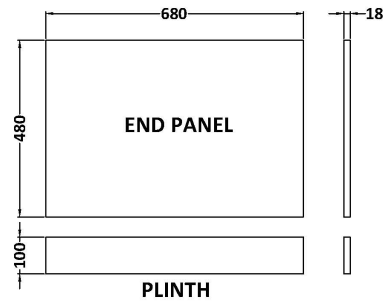

Sales Code: MPD611N

Description: 700mm Bath End Panel

### Product Dimensions

|                   |     |
|-------------------|-----|
| Height (mm):      | 560 |
| Width (mm):       | 680 |
| Depth (mm):       | 36  |
| Nett Weight (kg): | 4.4 |

### Packaging Dimensions

|                    |     |
|--------------------|-----|
| Height (mm):       | 30  |
| Width (mm):        | 590 |
| Depth (mm):        | 710 |
| Gross Weight (kg): | 4.9 |

### Outer Box Dimensions (If Applicable)

|                    |               |
|--------------------|---------------|
| Height (mm):       |               |
| Width (mm):        |               |
| Depth (mm):        |               |
| Gross Weight (kg): |               |
| Barcode:           | 5056462660486 |