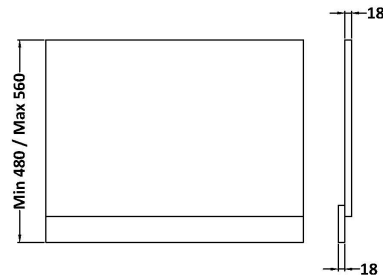

Sales Code: MPD611N

Description: 700mm Bath End Panel

### Product Dimensions

|                   |     |
|-------------------|-----|
| Height (mm):      | 560 |
| Width (mm):       | 680 |
| Depth (mm):       | 36  |
| Nett Weight (kg): | 4.4 |

### Packaging Dimensions

|                    |     |
|--------------------|-----|
| Height (mm):       | 30  |
| Width (mm):        | 590 |
| Depth (mm):        | 710 |
| Gross Weight (kg): | 4.9 |

### Outer Box Dimensions (If Applicable)

|                    |               |
|--------------------|---------------|
| Height (mm):       |               |
| Width (mm):        |               |
| Depth (mm):        |               |
| Gross Weight (kg): |               |
| Barcode:           | 5056462660486 |