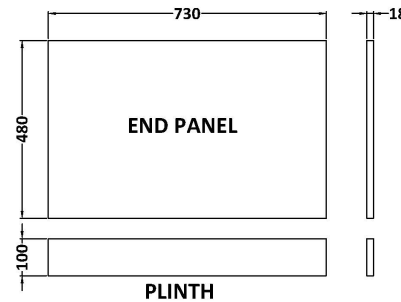

Sales Code: MPC1712

Description: 750mm Bath End Panel

Product Dimensions

Height (mm):	560
Width (mm):	730
Depth (mm):	36
Nett Weight (kg):	8.6

Packaging Dimensions

Height (mm):	30
Width (mm):	590
Depth (mm):	760
Gross Weight (kg):	8.9

Packaging Data

Box Colour:	Brown Cardboard Box
Box Qty:	1
Label Size:	100 x 50
Label Colour:	White Label
Label Qty:	1

Outer Box Dimensions (If Applicable)

Height (mm):	
Width (mm):	
Depth (mm):	
Gross Weight (kg):	
Barcode:	5056462657783

Product Details

Country of Origin:	United Kingdom
Fitting Instruction:	No
CE & UKCA:	N/A
FSC Certified Materials:	Yes
Colour:	Electric Blue
Construction Method:	Screws Only
Construction Type:	Flat-Pack
Cabinet Finish:	Not Applicable
Fascia Finish:	MFC Smooth Matt
Cabinet Thickness (mm):	
Fascia Thickness (mm):	18
Drawer Included:	Not Applicable
Drawer Type:	Not Applicable
No of Shelves:	Not Applicable
Hinge Type:	Not Applicable
Hinge Included:	Not Applicable
Adjustable Legs:	Not Applicable
Fixings Included:	Yes
Handle Style:	Not Applicable
Waste Shroud:	Not Applicable
Handle Included:	Not Applicable
Handle Type:	Not Applicable