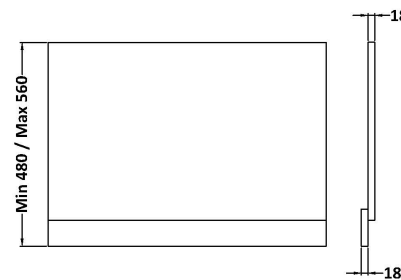

Sales Code: MPC1712

Description: 750mm Bath End Panel

Product Dimensions

Height (mm):	560
Width (mm):	730
Depth (mm):	36
Nett Weight (kg):	8.6

Packaging Dimensions

Height (mm):	30
Width (mm):	590
Depth (mm):	760
Gross Weight (kg):	8.9

Packaging Data

Box Colour:	Brown Cardboard Box
Box Qty:	1
Label Size:	100 x 50
Label Colour:	White Label
Label Qty:	1

Outer Box Dimensions (If Applicable)

Height (mm):	
Width (mm):	
Depth (mm):	
Gross Weight (kg):	
Barcode:	5056462657783

Product Details

Country of Origin:	United Kingdom
Fitting Instruction:	No
CE & UKCA:	N/A
FSC Certified Materials:	Yes
Colour:	Electric Blue
Construction Method:	Screws Only
Construction Type:	Flat-Pack
Cabinet Finish:	Not Applicable
Fascia Finish:	MFC Smooth Matt
Cabinet Thickness (mm):	
Fascia Thickness (mm):	18
Drawer Included:	Not Applicable
Drawer Type:	Not Applicable
No of Shelves:	Not Applicable
Hinge Type:	Not Applicable
Hinge Included:	Not Applicable
Adjustable Legs:	Not Applicable
Fixings Included:	Yes
Handle Style:	Not Applicable
Waste Shroud:	Not Applicable
Handle Included:	Not Applicable
Handle Type:	Not Applicable