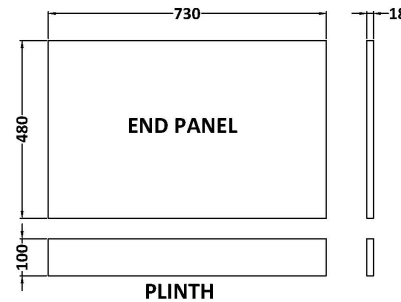

Sales Code: MPD2512

Description: 750mm Bath End Panel

Product Dimensions

| | |
|-------------------|-----|
| Height (mm): | 560 |
| Width (mm): | 730 |
| Depth (mm): | 36 |
| Nett Weight (kg): | 8.6 |

Packaging Dimensions

| | |
|--------------------|-----|
| Height (mm): | 30 |
| Width (mm): | 590 |
| Depth (mm): | 760 |
| Gross Weight (kg): | 8.9 |

Packaging Data

| | |
|---------------|---------------------|
| Box Colour: | Brown Cardboard Box |
| Box Qty: | 1 |
| Label Size: | 100 x 50 |
| Label Colour: | White Label |
| Label Qty: | 1 |

Outer Box Dimensions (If Applicable)

| | |
|--------------------|---------------|
| Height (mm): | |
| Width (mm): | |
| Depth (mm): | |
| Gross Weight (kg): | |
| Barcode: | 5056462660134 |

Product Details