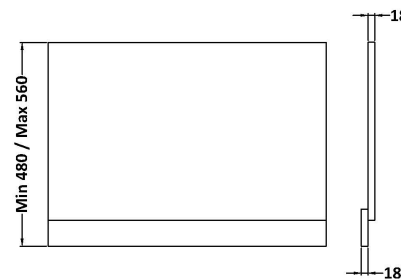

Sales Code: MPD2512

Description: 750mm Bath End Panel

Product Dimensions

| | |
|-------------------|-----|
| Height (mm): | 560 |
| Width (mm): | 730 |
| Depth (mm): | 36 |
| Nett Weight (kg): | 8.6 |

Packaging Dimensions

| | |
|--------------------|-----|
| Height (mm): | 30 |
| Width (mm): | 590 |
| Depth (mm): | 760 |
| Gross Weight (kg): | 8.9 |

Packaging Data

| | |
|---------------|---------------------|
| Box Colour: | Brown Cardboard Box |
| Box Qty: | 1 |
| Label Size: | 100 x 50 |
| Label Colour: | White Label |
| Label Qty: | 1 |

Outer Box Dimensions (If Applicable)

| | |
|--------------------|---------------|
| Height (mm): | |
| Width (mm): | |
| Depth (mm): | |
| Gross Weight (kg): | |
| Barcode: | 5056462660134 |

Product Details