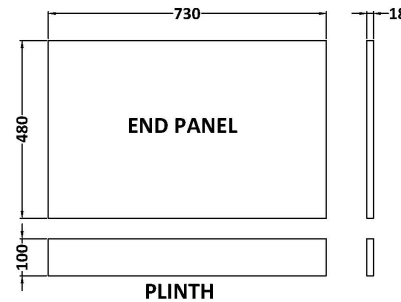

Sales Code: MPD612N

Description: 750mm Bath End Panel

Product Dimensions

Height (mm):	560
Width (mm):	730
Depth (mm):	36
Nett Weight (kg):	8.4

Packaging Dimensions

Height (mm):	30
Width (mm):	590
Depth (mm):	760
Gross Weight (kg):	8.9

Packaging Data

Box Colour:	Brown Cardboard Box
Box Qty:	1
Label Size:	100 x 50
Label Colour:	White Label
Label Qty:	1

Outer Box Dimensions (If Applicable)

Height (mm):	
Width (mm):	
Depth (mm):	
Gross Weight (kg):	
Barcode:	5056462660509