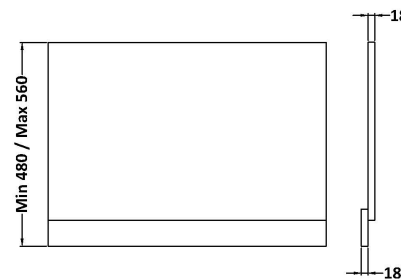

Sales Code: MPD612N

Description: 750mm Bath End Panel

Product Dimensions

Height (mm):	560
Width (mm):	730
Depth (mm):	36
Nett Weight (kg):	8.4

Packaging Dimensions

Height (mm):	30
Width (mm):	590
Depth (mm):	760
Gross Weight (kg):	8.9

Packaging Data

Box Colour:	Brown Cardboard Box
Box Qty:	1
Label Size:	100 x 50
Label Colour:	White Label
Label Qty:	1

Outer Box Dimensions (If Applicable)

Height (mm):	
Width (mm):	
Depth (mm):	
Gross Weight (kg):	
Barcode:	5056462660509

Product Details

Country of Origin:	United Kingdom
Fitting Instruction:	No
CE & UKCA:	N/A
FSC Certified Materials:	Yes
Colour:	Black Woodgrain
Construction Method:	Screws Only
Construction Type:	Flat-Pack
Cabinet Finish:	Not Applicable
Fascia Finish:	MFC Textured Woodgrain
Cabinet Thickness (mm):	
Fascia Thickness (mm):	18
Drawer Included:	Not Applicable
Drawer Type:	Not Applicable
No of Shelves:	Not Applicable
Hinge Type:	Not Applicable
Hinge Included:	Not Applicable
Adjustable Legs:	Not Applicable
Fixings Included:	Yes
Handle Style:	Not Applicable
Waste Shroud:	Not Applicable
Handle Included:	Not Applicable
Handle Type:	Not Applicable