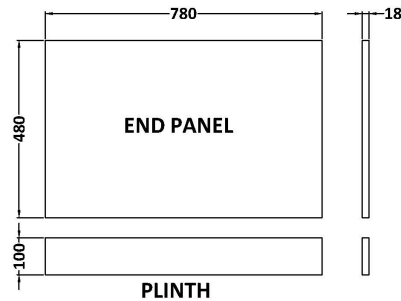

Sales Code: MPC1713

Description: 800mm Bath End Panel

Product Dimensions

Height (mm):	560
Width (mm):	780
Depth (mm):	36
Nett Weight (kg):	5.5

Packaging Dimensions

Height (mm):	30
Width (mm):	590
Depth (mm):	810
Gross Weight (kg):	5.58

Packaging Data

Box Colour:	Brown Cardboard Box
Box Qty:	1
Label Size:	100 x 50
Label Colour:	White Label
Label Qty:	1

Outer Box Dimensions (If Applicable)

Height (mm):	
Width (mm):	
Depth (mm):	
Gross Weight (kg):	
Barcode:	5056462657837

Product Details

Country of Origin:	United Kingdom
Fitting Instruction:	No
CE & UKCA:	N/A
FSC Certified Materials:	Yes
Colour:	Electric Blue
Construction Method:	Screws Only
Construction Type:	Flat-Pack
Cabinet Finish:	Not Applicable
Fascia Finish:	MFC Smooth Matt
Cabinet Thickness (mm):	
Fascia Thickness (mm):	18
Drawer Included:	Not Applicable
Drawer Type:	Not Applicable
No of Shelves:	Not Applicable
Hinge Type:	Not Applicable
Hinge Included:	Not Applicable
Adjustable Legs:	Not Applicable
Fixings Included:	Yes
Handle Style:	Not Applicable
Waste Shroud:	Not Applicable
Handle Included:	Not Applicable
Handle Type:	Not Applicable