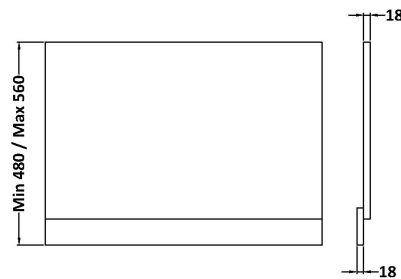

Sales Code: MPC1713

Description: 800mm Bath End Panel

Product Dimensions

Height (mm):	560
Width (mm):	780
Depth (mm):	36
Nett Weight (kg):	5.5

Packaging Dimensions

Height (mm):	30
Width (mm):	590
Depth (mm):	810
Gross Weight (kg):	5.58

Packaging Data

Box Colour:	Brown Cardboard Box
Box Qty:	1
Label Size:	100 x 50
Label Colour:	White Label
Label Qty:	1

Outer Box Dimensions (If Applicable)

Height (mm):	
Width (mm):	
Depth (mm):	
Gross Weight (kg):	
Barcode:	5056462657837

Product Details

Country of Origin:	United Kingdom
Fitting Instruction:	No
CE & UKCA:	N/A
FSC Certified Materials:	Yes
Colour:	Electric Blue
Construction Method:	Screws Only
Construction Type:	Flat-Pack
Cabinet Finish:	Not Applicable
Fascia Finish:	MFC Smooth Matt
Cabinet Thickness (mm):	
Fascia Thickness (mm):	18
Drawer Included:	Not Applicable
Drawer Type:	Not Applicable
No of Shelves:	Not Applicable
Hinge Type:	Not Applicable
Hinge Included:	Not Applicable
Adjustable Legs:	Not Applicable
Fixings Included:	Yes
Handle Style:	Not Applicable
Waste Shroud:	Not Applicable
Handle Included:	Not Applicable
Handle Type:	Not Applicable