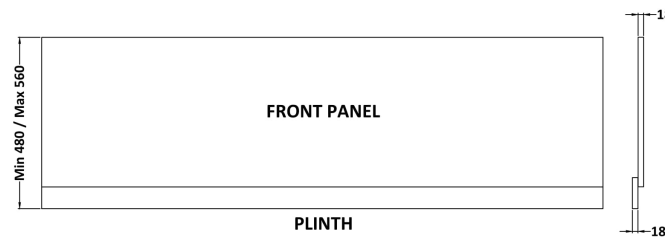

Sales Code: MPD607

Description: 1800mm Bath Front Panel

### Product Dimensions

Height (mm):	560
Width (mm):	1795
Depth (mm):	36
Nett Weight (kg):	18.8

### Packaging Dimensions

Height (mm):	30
Width (mm):	590
Depth (mm):	1810
Gross Weight (kg):	18.8

### Outer Box Dimensions (If Applicable)

Height (mm):	
Width (mm):	
Depth (mm):	
Gross Weight (kg):	
Barcode:	5055275826034