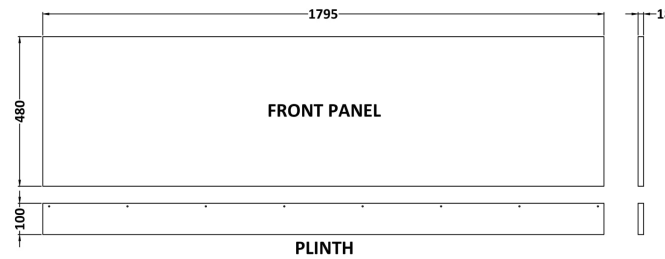

Sales Code: MPD607

Description: 1800mm Bath Front Panel

### Product Dimensions

Height (mm):	560
Width (mm):	1795
Depth (mm):	36
Nett Weight (kg):	18.8

### Packaging Dimensions

Height (mm):	30
Width (mm):	590
Depth (mm):	1810
Gross Weight (kg):	18.8

### Outer Box Dimensions (If Applicable)

Height (mm):	
Width (mm):	
Depth (mm):	
Gross Weight (kg):	
Barcode:	5055275826034