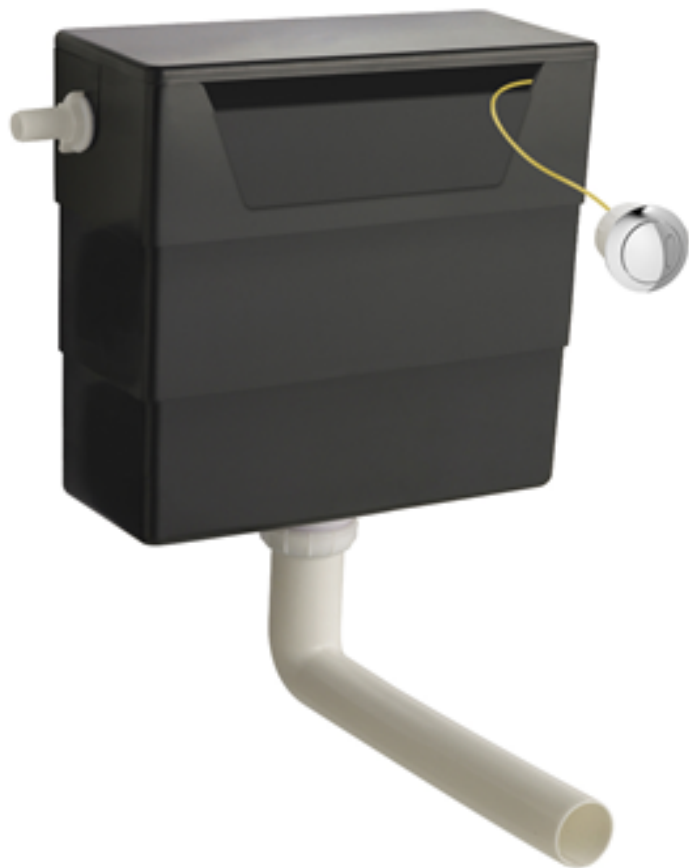

Sales Code: XTY006

Description: Cable Conc Universal Access Cistern

Product Dimensions

Length (mm):	
Width (mm):	303
Height (mm):	334
Depth (mm):	136
Nett Weight (kg):	2.23

Packaging Dimensions

Height (mm):	345
Width (mm):	145
Depth (mm):	320
Gross Weight (kg):	2.23

Packaging Data

Box Colour:	Brown Cardboard Box
Box Qty:	1
Label Size:	100 x 50
Label Colour:	White Label
Label Qty:	2

Outer Box Dimensions (If Applicable)

Height (mm):	
Width (mm):	
Length (mm):	
Depth (mm):	
Gross Weight (kg):	2
Barcode:	5055146182566

Product Details

Country of Origin:	China
Fitting Instruction:	No
CE & UKCA:	Yes
Product Material:	Hd Polyethylene
Heating Element Wattage:	Not Applicable
Colour/Finish:	Chrome
Product Diameter:	Not Applicable
Connection Size:	1/2" Bsp