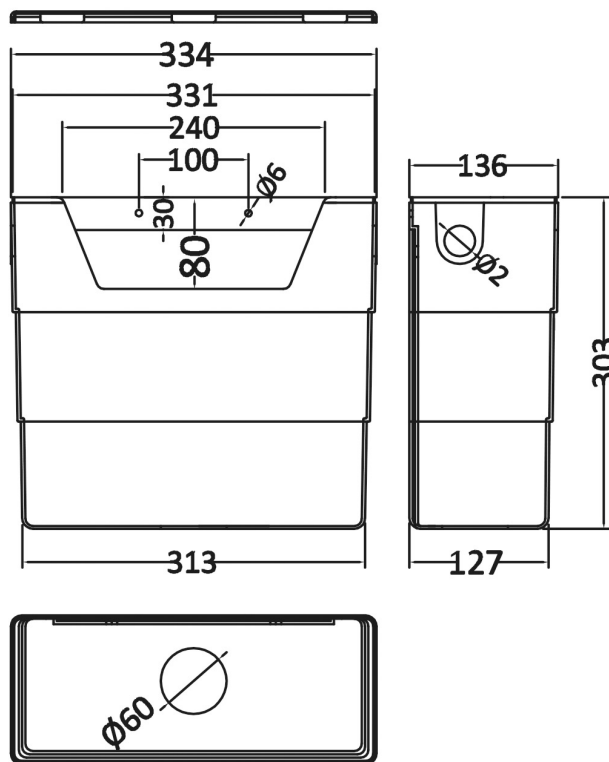

Sales Code: XTY006

Description: Cable Conc Universal Access Cistern

Product Dimensions

Length (mm):	
Width (mm):	303
Height (mm):	334
Depth (mm):	136
Nett Weight (kg):	2.23

Packaging Dimensions

Height (mm):	345
Width (mm):	145
Depth (mm):	320
Gross Weight (kg):	2.23

Packaging Data

Box Colour:	Brown Cardboard Box
Box Qty:	1
Label Size:	100 x 50
Label Colour:	White Label
Label Qty:	2

Outer Box Dimensions (If Applicable)

Height (mm):	
Width (mm):	
Length (mm):	
Depth (mm):	
Gross Weight (kg):	2
Barcode:	5055146182566

Product Details

Country of Origin:	China
Fitting Instruction:	No
CE & UKCA:	Yes
Product Material:	Hd Polyethylene
Heating Element Wattage:	Not Applicable
Colour/Finish:	Chrome
Product Diameter:	Not Applicable
Connection Size:	1/2" Bsp