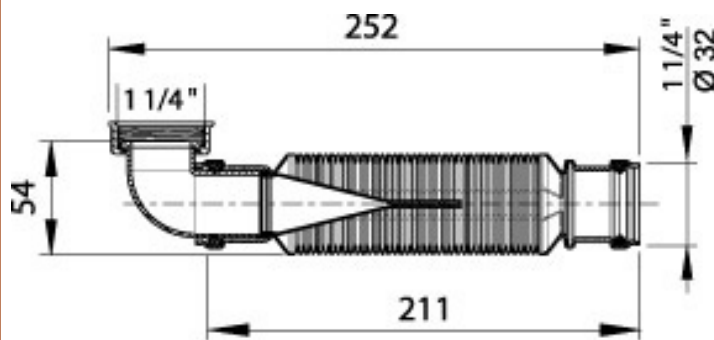

Sales Code: E325

Description: Waste Trap For Furniture Basins

Product Dimensions

Length (mm):	
Width (mm):	54
Height (mm):	54
Depth (mm):	252
Nett Weight (kg):	0.11

Packaging Dimensions

Height (mm):	250
Width (mm):	32
Depth (mm):	32
Gross Weight (kg):	0.11

Packaging Data

Box Colour:	White Cardboard Box
Box Qty:	1
Label Size:	100 x 50
Label Colour:	White Label
Label Qty:	2

Outer Box Dimensions (If Applicable)

Height (mm):	290
Width (mm):	590
Length (mm):	
Depth (mm):	
Gross Weight (kg):	
Barcode:	5055369027736

Product Details

Country of Origin:	United Kingdom
Fitting Instruction:	No
CE & UKCA:	N/A
Product Material:	Pp
Heating Element Wattage:	Not Applicable
Colour/Finish:	White
Product Diameter:	Not Applicable
Connection Size:	3/4"