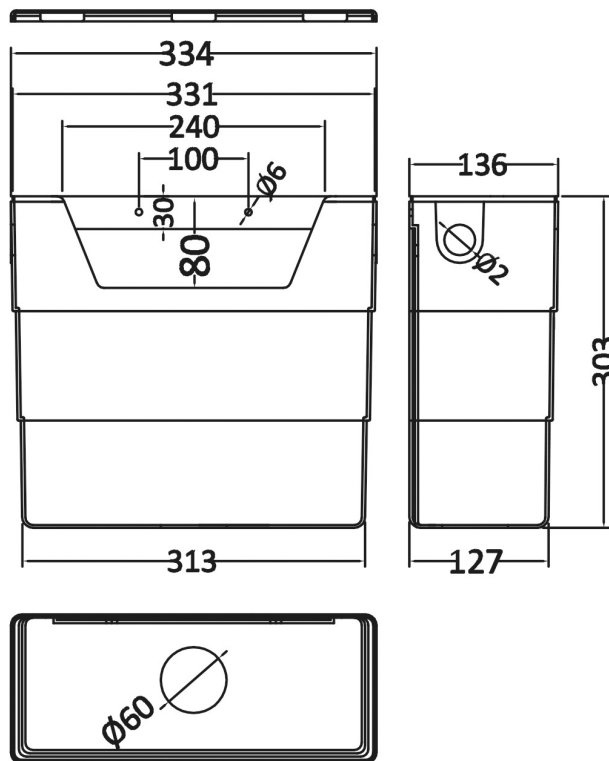

Packaging Dimensions

Height (mm):	80
Width (mm):	155
Depth (mm):	80
Gross Weight (kg):	0.2

Packaging Data

Box Colour:	White Cardboard Box
Box Qty:	1
Label Size:	100 x 50
Label Colour:	White Label
Label Qty:	1

Outer Box Dimensions (If Applicable)

Height (mm):	
Width (mm):	
Length (mm):	
Depth (mm):	
Gross Weight (kg):	
Barcode:	5056211893165

Product Details

Country of Origin:	China
Fitting Instruction:	No
CE & UKCA:	
Product Material:	ABS
Heating Element Wattage:	Not Applicable
Colour/Finish:	Black
Product Diameter:	
Connection Size:	N/A

Sales Code: XTY006

Description: Cable Conc Universal Access Cistern

Product Dimensions

Length (mm):	
Width (mm):	303
Height (mm):	334
Depth (mm):	136
Nett Weight (kg):	2.23

Packaging Dimensions

Height (mm):	345
Width (mm):	145
Depth (mm):	320
Gross Weight (kg):	2.23

Packaging Data

Box Colour:	Brown Cardboard Box
Box Qty:	1
Label Size:	100 x 50
Label Colour:	White Label
Label Qty:	2

Outer Box Dimensions (If Applicable)

Height (mm):	
Width (mm):	
Length (mm):	
Depth (mm):	
Gross Weight (kg):	2
Barcode:	5055146182566