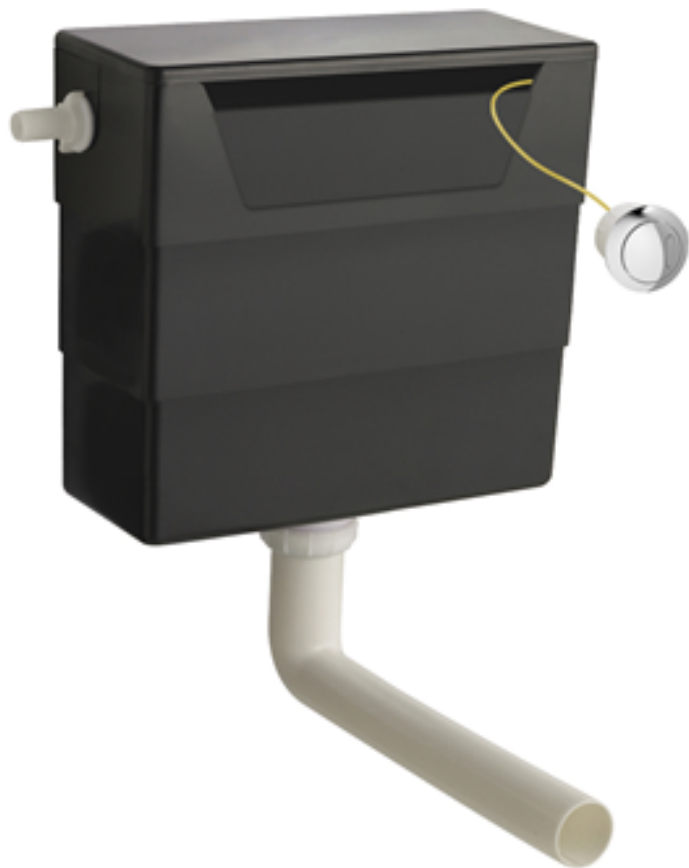

Sales Code: XTY6M02

Description: Concealed Cistern & Square Push Button

Packaging Details

Barcode: 5056211899631

Sales Code: MDPB02

Description: Square Dual Flush Push Button

Product Dimensions

Length (mm):	
Width (mm):	70
Height (mm):	70
Depth (mm):	99
Nett Weight (kg):	0.2

Outer Box Dimensions (If Applicable)

Height (mm):	
Width (mm):	
Length (mm):	
Depth (mm):	
Gross Weight (kg):	
Barcode:	5056211893165

Product Details

Country of Origin:	China
Fitting Instruction:	No
CE & UKCA:	
Product Material:	ABS
Heating Element Wattage:	Not Applicable
Colour/Finish:	Black
Product Diameter:	
Connection Size:	N/A

Sales Code: XTY006

Description: Cable Conc Universal Access Cistern

Product Dimensions

Length (mm):	
Width (mm):	303
Height (mm):	334
Depth (mm):	136
Nett Weight (kg):	2.23

Packaging Dimensions

Height (mm):	345
Width (mm):	145
Depth (mm):	320
Gross Weight (kg):	2.23

Product Details

Country of Origin:	China
Fitting Instruction:	No
CE & UKCA:	Yes
Product Material:	Hd Polyethylene
Heating Element Wattage:	Not Applicable
Colour/Finish:	Chrome
Product Diameter:	Not Applicable
Connection Size:	1/2" Bsp