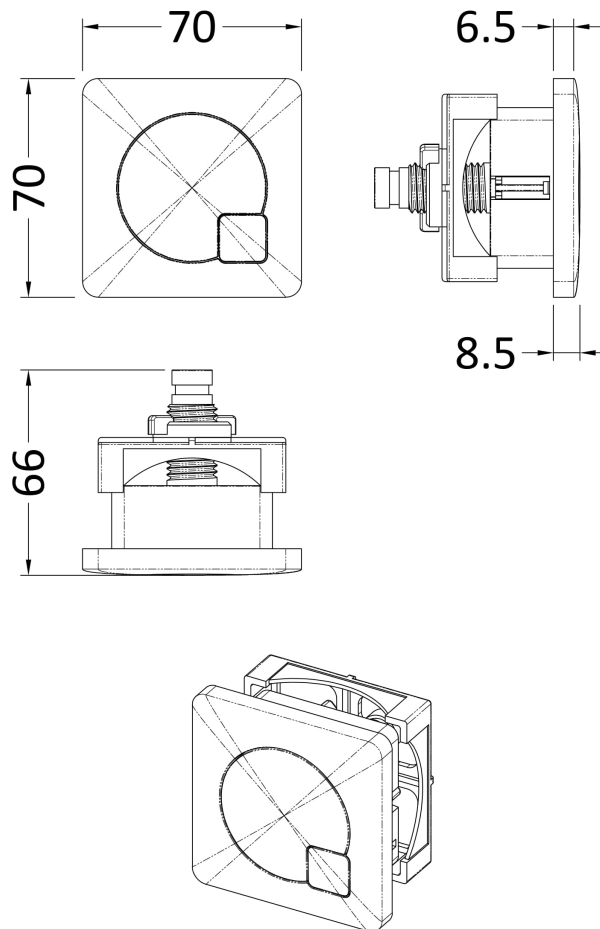

Sales Code: XTY6M02

Description: Concealed Cistern & Square Push Button

Packaging Details

Barcode: 5056211899631

Sales Code: MDPB02

Description: Square Dual Flush Push Button

Product Dimensions

Length (mm):	
Width (mm):	70
Height (mm):	70
Depth (mm):	99
Nett Weight (kg):	0.2

Packaging Dimensions

Height (mm):	80
Width (mm):	155
Depth (mm):	80
Gross Weight (kg):	0.2

Packaging Data

Box Colour:	White Cardboard Box
Box Qty:	1
Label Size:	100 x 50
Label Colour:	White Label
Label Qty:	1

Outer Box Dimensions (If Applicable)

Height (mm):	
Width (mm):	
Length (mm):	
Depth (mm):	
Gross Weight (kg):	
Barcode:	5056211893165

Product Details

Country of Origin:	China
Fitting Instruction:	No
CE & UKCA:	
Product Material:	ABS
Heating Element Wattage:	Not Applicable
Colour/Finish:	Black
Product Diameter:	
Connection Size:	N/A

Sales Code: XTY006

Description: Cable Conc Universal Access Cistern

Product Dimensions

Length (mm):	
Width (mm):	303
Height (mm):	334
Depth (mm):	136
Nett Weight (kg):	2.23

Packaging Dimensions

Height (mm):	345
Width (mm):	145
Depth (mm):	320
Gross Weight (kg):	2.23