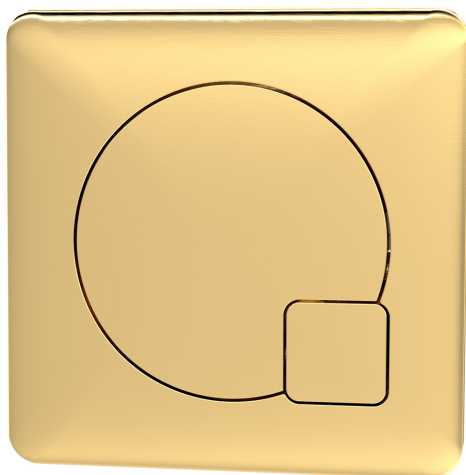

Sales Code: XTY6M03

Description: Concealed Cistern & Square Bb Push Button

### Packaging Details

Barcode: 5056211899648

Sales Code: MDPB03

Description: Square Dual Flush Push Button

### Product Dimensions

Length (mm):	
Width (mm):	70
Height (mm):	70
Depth (mm):	99
Nett Weight (kg):	0.2