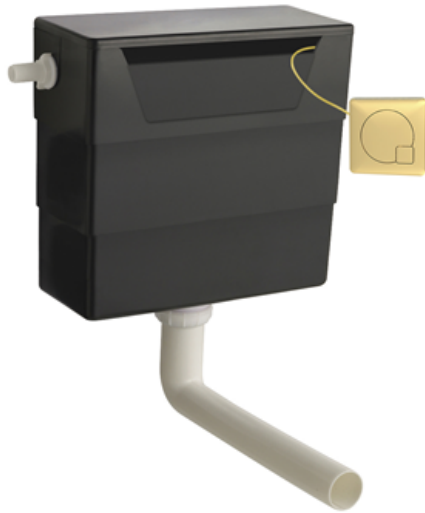

Sales Code: XTY6M03

Description: Concealed Cistern & Square Bb Push Button

### Packaging Details

Barcode: 5056211899648

Sales Code: MDPB03

Description: Square Dual Flush Push Button

### Product Dimensions

Length (mm):	
Width (mm):	70
Height (mm):	70
Depth (mm):	99
Nett Weight (kg):	0.2