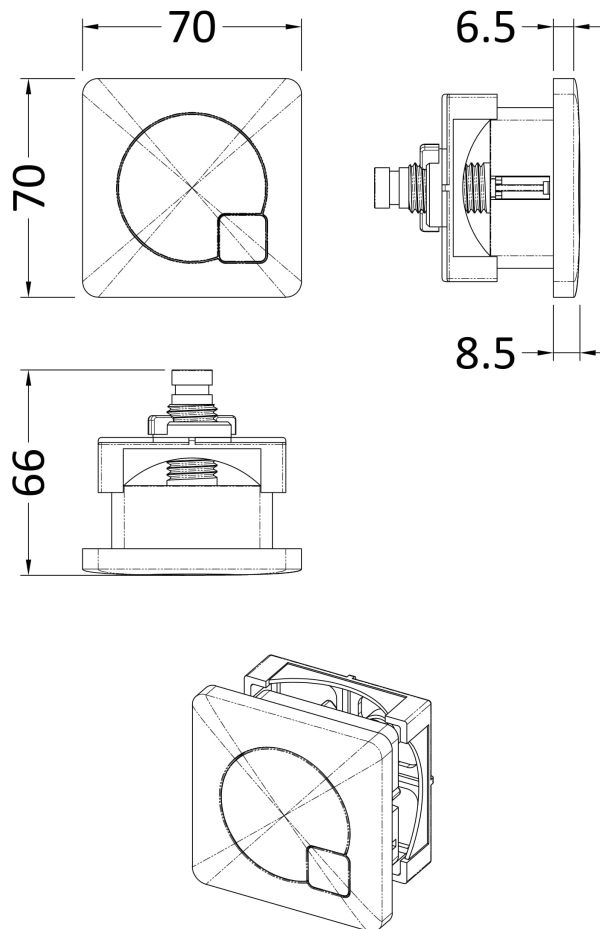

### Product Dimensions

Length (mm):	
Width (mm):	70
Height (mm):	70
Depth (mm):	99
Nett Weight (kg):	0.2

### Packaging Dimensions

Height (mm):	80
Width (mm):	155
Depth (mm):	80
Gross Weight (kg):	0.2

### Outer Box Dimensions (If Applicable)

Height (mm):	
Width (mm):	
Length (mm):	
Depth (mm):	
Gross Weight (kg):	
Barcode:	5056211893158

### Product Dimensions

Length (mm):	
Width (mm):	303
Height (mm):	334
Depth (mm):	136
Nett Weight (kg):	2.23