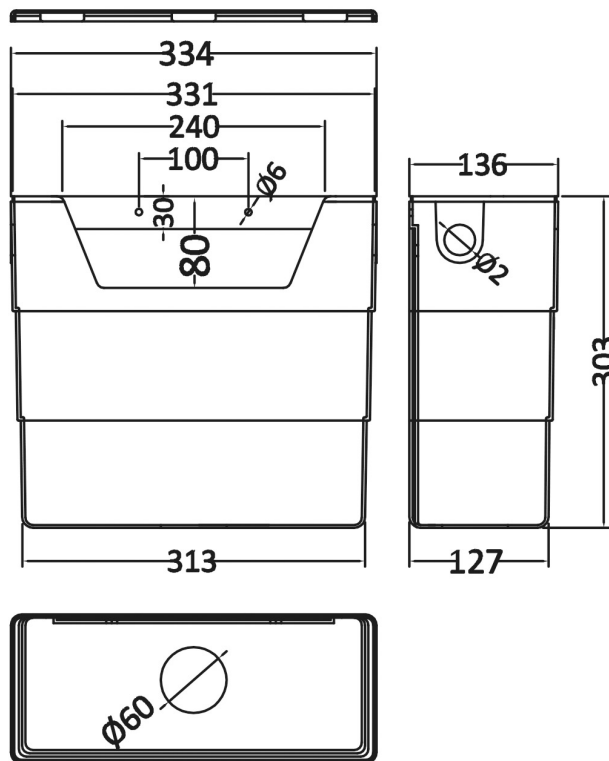

### Product Dimensions

Length (mm):	
Width (mm):	70
Height (mm):	70
Depth (mm):	99
Nett Weight (kg):	0.2

### Packaging Dimensions

Height (mm):	80
Width (mm):	155
Depth (mm):	80
Gross Weight (kg):	0.2

### Outer Box Dimensions (If Applicable)

Height (mm):	
Width (mm):	
Length (mm):	
Depth (mm):	
Gross Weight (kg):	
Barcode:	5056211893158

### Product Dimensions

Length (mm):	
Width (mm):	303
Height (mm):	334
Depth (mm):	136
Nett Weight (kg):	2.23