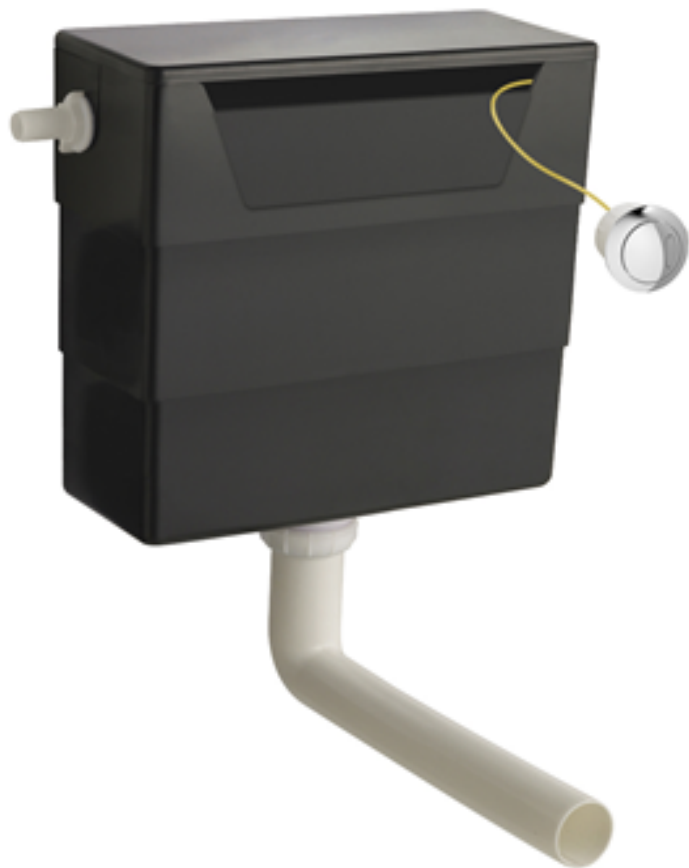

Sales Code: XTY6M03

Description: Concealed Cistern & Square Bb Push Button

### Packaging Details

Barcode: 5056211899648

Sales Code: MDPB03

Description: Square Dual Flush Push Button

### Outer Box Dimensions (If Applicable)

Height (mm):	
Width (mm):	
Length (mm):	
Depth (mm):	
Gross Weight (kg):	
Barcode:	5056211893158

Sales Code: XTY006

Description: Cable Conc Universal Access Cistern