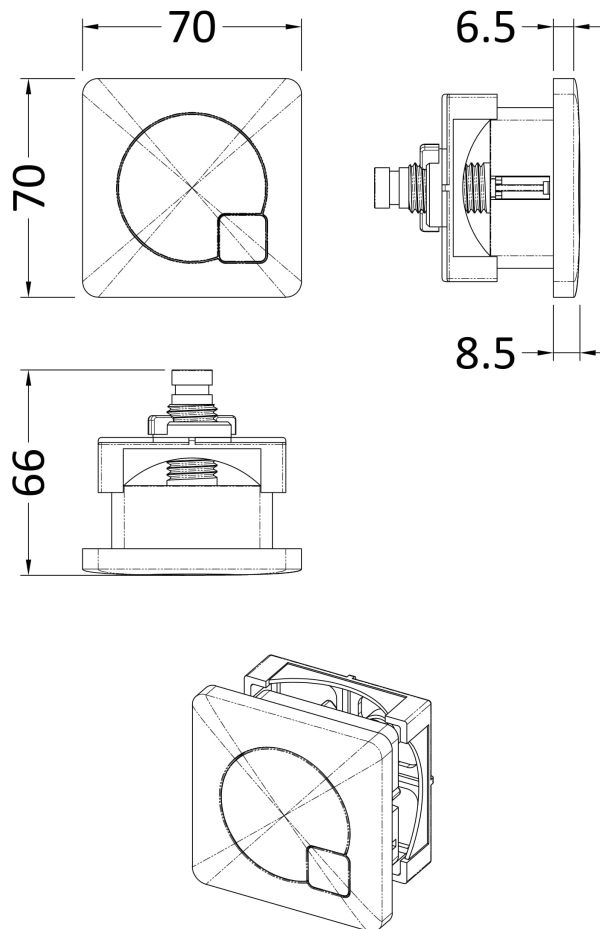

Sales Code: XTY8M02B

Description: Dual Flush Cistern & Square Push Button

Packaging Details

Barcode: 5056462647722

Sales Code: MDPB02

Description: Square Dual Flush Push Button

Product Dimensions

Length (mm):	
Width (mm):	70
Height (mm):	70
Depth (mm):	99
Nett Weight (kg):	0.2

Packaging Dimensions

Height (mm):	80
Width (mm):	155
Depth (mm):	80
Gross Weight (kg):	0.2

Packaging Data

Box Colour:	White Cardboard Box
Box Qty:	1
Label Size:	100 x 50
Label Colour:	White Label
Label Qty:	1

Outer Box Dimensions (If Applicable)

Height (mm):	
Width (mm):	
Length (mm):	
Depth (mm):	
Gross Weight (kg):	
Barcode:	5056211893165

Product Details

Country of Origin:	China
Fitting Instruction:	No
CE & UKCA:	
Product Material:	ABS
Heating Element Wattage:	Not Applicable
Colour/Finish:	Black
Product Diameter:	
Connection Size:	N/A

Sales Code: XTY008B

Description: Concealed Cistern Bottom Inlet

Product Dimensions

Length (mm):	
Width (mm):	340
Height (mm):	296
Depth (mm):	142
Nett Weight (kg):	1.6

Packaging Dimensions

Height (mm):	306
Width (mm):	152
Depth (mm):	350
Gross Weight (kg):	1.7