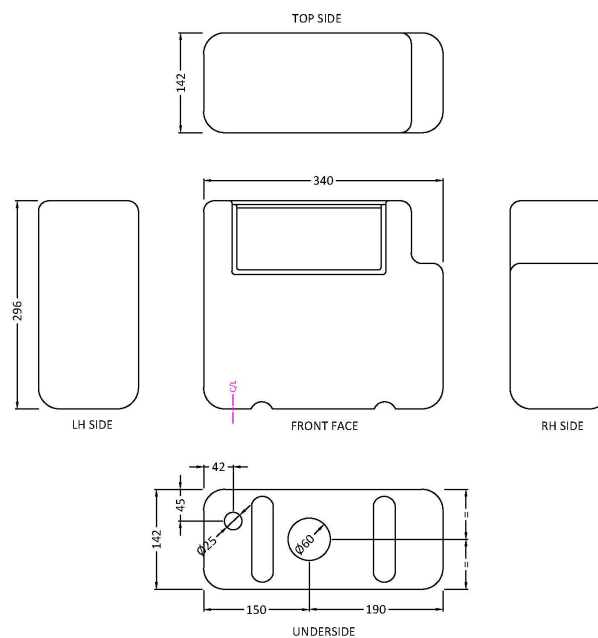

Packaging Dimensions

Height (mm):	80
Width (mm):	155
Depth (mm):	80
Gross Weight (kg):	0.2

Packaging Data

Box Colour:	White Cardboard Box
Box Qty:	1
Label Size:	100 x 50
Label Colour:	White Label
Label Qty:	1

Outer Box Dimensions (If Applicable)

Height (mm):	
Width (mm):	
Length (mm):	
Depth (mm):	
Gross Weight (kg):	
Barcode:	5056211893165

Product Details

Country of Origin:	China
Fitting Instruction:	No
CE & UKCA:	
Product Material:	ABS
Heating Element Wattage:	Not Applicable
Colour/Finish:	Black
Product Diameter:	
Connection Size:	N/A

Sales Code: XTY008B

Description: Concealed Cistern Bottom Inlet

Product Dimensions

Length (mm):	
Width (mm):	340
Height (mm):	296
Depth (mm):	142
Nett Weight (kg):	1.6

Packaging Dimensions

Height (mm):	306
Width (mm):	152
Depth (mm):	350
Gross Weight (kg):	1.7

Packaging Data

Box Colour:	Brown Cardboard Box
Box Qty:	1
Label Size:	100 x 50
Label Colour:	White Label
Label Qty:	2

Outer Box Dimensions (If Applicable)

Height (mm):	
Width (mm):	
Length (mm):	
Depth (mm):	
Gross Weight (kg):	
Barcode:	5056462638850