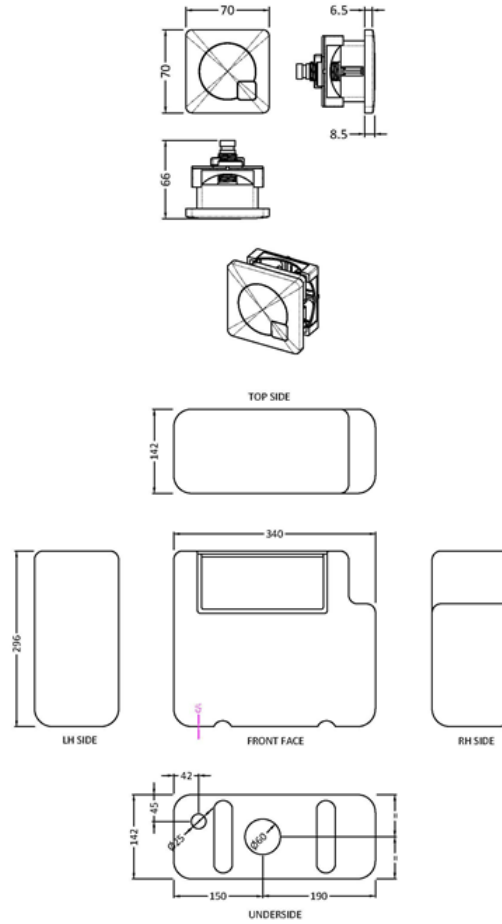

Sales Code: XTY8M02B

Description: Dual Flush Cistern & Square Push Button

Packaging Details

Barcode: 5056462647722

Sales Code: MDPB02

Description: Square Dual Flush Push Button

Product Dimensions

Length (mm):	
Width (mm):	70
Height (mm):	70
Depth (mm):	99
Nett Weight (kg):	0.2

Packaging Dimensions

Height (mm):	80
Width (mm):	155
Depth (mm):	80
Gross Weight (kg):	0.2

Packaging Data

Box Colour:	White Cardboard Box
Box Qty:	1
Label Size:	100 x 50
Label Colour:	White Label
Label Qty:	1

Outer Box Dimensions (If Applicable)

Height (mm):	
Width (mm):	
Length (mm):	
Depth (mm):	
Gross Weight (kg):	
Barcode:	5056211893165

Product Details

Country of Origin:	China
Fitting Instruction:	No
CE & UKCA:	
Product Material:	ABS
Heating Element Wattage:	Not Applicable
Colour/Finish:	Black
Product Diameter:	
Connection Size:	N/A

Sales Code: XTY008B

Description: Concealed Cistern Bottom Inlet

Product Dimensions

Length (mm):	
Width (mm):	340
Height (mm):	296
Depth (mm):	142
Nett Weight (kg):	1.6

Packaging Dimensions

Height (mm):	306
Width (mm):	152
Depth (mm):	350
Gross Weight (kg):	1.7