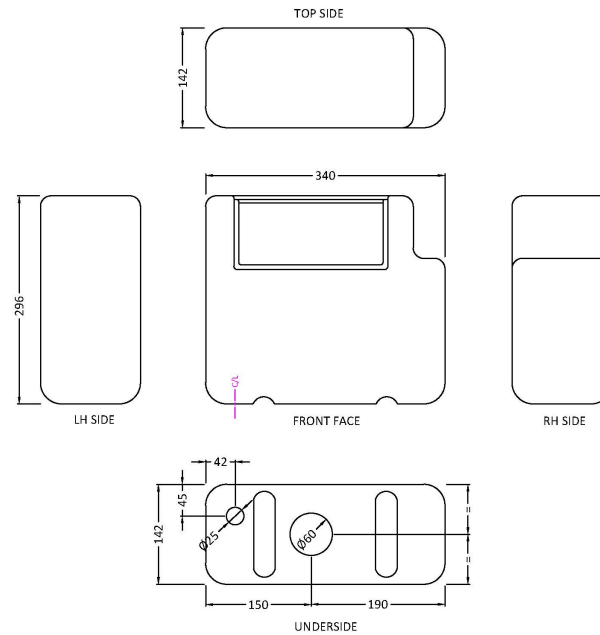

Packaging Dimensions

Height (mm):	80
Width (mm):	155
Depth (mm):	80
Gross Weight (kg):	0.2

Packaging Data

Box Colour:	White Cardboard Box
Box Qty:	1
Label Size:	100 x 50
Label Colour:	White Label
Label Qty:	1

Outer Box Dimensions (If Applicable)

Height (mm):	
Width (mm):	
Length (mm):	
Depth (mm):	
Gross Weight (kg):	
Barcode:	5056211893158

Product Details

Country of Origin:	China
Fitting Instruction:	No
CE & UKCA:	
Product Material:	ABS
Heating Element Wattage:	Not Applicable
Colour/Finish:	Brushed Brass
Product Diameter:	
Connection Size:	N/A

Sales Code: XTY008B

Description: Concealed Cistern Bottom Inlet

Product Dimensions

Length (mm):	
Width (mm):	340
Height (mm):	296
Depth (mm):	142
Nett Weight (kg):	1.6

Packaging Dimensions

Height (mm):	306
Width (mm):	152
Depth (mm):	350
Gross Weight (kg):	1.7

Packaging Data

Box Colour:	Brown Cardboard Box
Box Qty:	1
Label Size:	100 x 50
Label Colour:	White Label
Label Qty:	2

Outer Box Dimensions (If Applicable)

Height (mm):	
Width (mm):	
Length (mm):	
Depth (mm):	
Gross Weight (kg):	
Barcode:	5056462638850