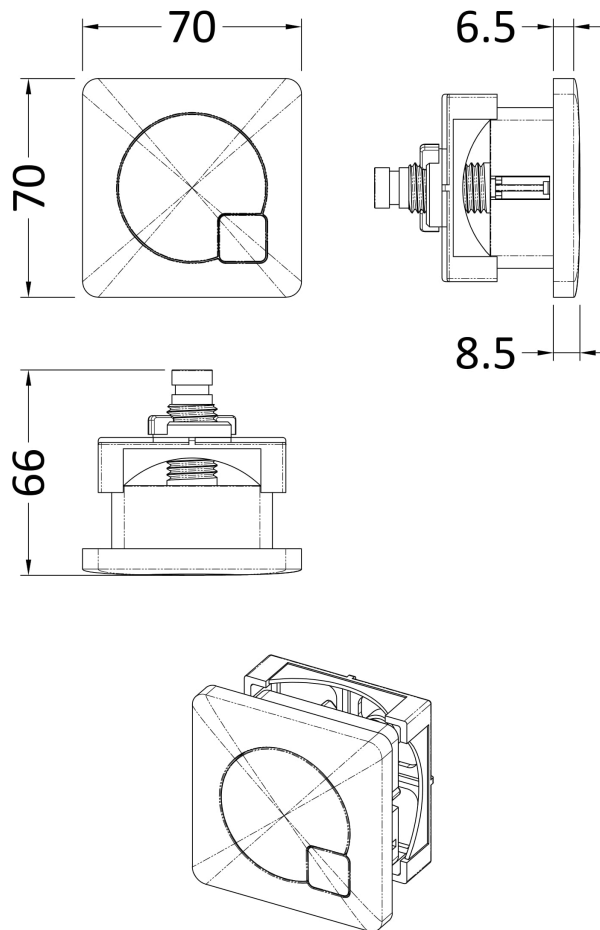

Sales Code: XTY8M03B

Description: Dual Flush Cistern & Square Bb Push Button

Packaging Details

Barcode: 5056462647739

Sales Code: MDPB03

Description: Square Dual Flush Push Button

Product Dimensions

Length (mm):	
Width (mm):	70
Height (mm):	70
Depth (mm):	99
Nett Weight (kg):	0.2

Packaging Dimensions

Height (mm):	80
Width (mm):	155
Depth (mm):	80
Gross Weight (kg):	0.2

Packaging Data

Box Colour:	White Cardboard Box
Box Qty:	1
Label Size:	100 x 50
Label Colour:	White Label
Label Qty:	1

Outer Box Dimensions (If Applicable)

Height (mm):	
Width (mm):	
Length (mm):	
Depth (mm):	
Gross Weight (kg):	
Barcode:	5056211893158

Product Details

Country of Origin:	China
Fitting Instruction:	No
CE & UKCA:	
Product Material:	ABS
Heating Element Wattage:	Not Applicable
Colour/Finish:	Brushed Brass
Product Diameter:	
Connection Size:	N/A

Sales Code: XTY008B

Description: Concealed Cistern Bottom Inlet

Product Dimensions

Length (mm):	
Width (mm):	340
Height (mm):	296
Depth (mm):	142
Nett Weight (kg):	1.6

Packaging Dimensions

Height (mm):	306
Width (mm):	152
Depth (mm):	350
Gross Weight (kg):	1.7