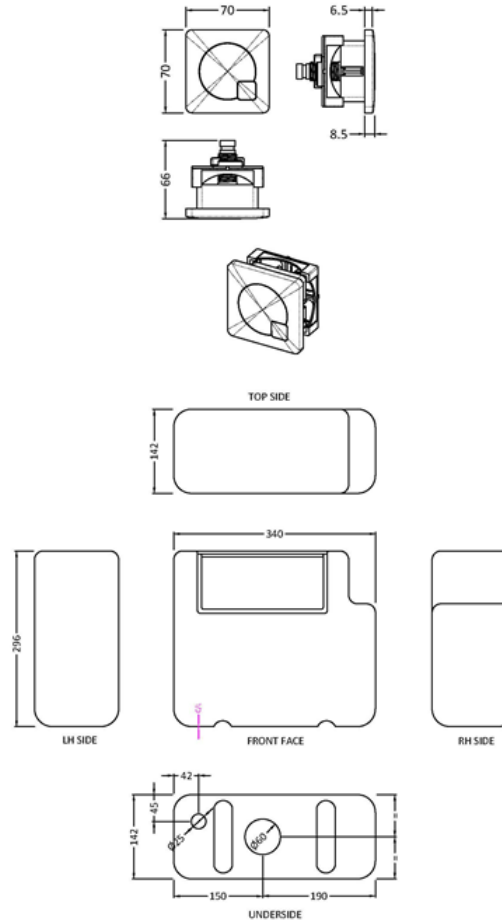

Sales Code: XTY8M03B

Description: Dual Flush Cistern & Square Bb Push Button

Packaging Details

Barcode: 5056462647739

Sales Code: MDPB03

Description: Square Dual Flush Push Button

Product Dimensions

Length (mm):	
Width (mm):	70
Height (mm):	70
Depth (mm):	99
Nett Weight (kg):	0.2

Packaging Dimensions

Height (mm):	80
Width (mm):	155
Depth (mm):	80
Gross Weight (kg):	0.2

Packaging Data

Box Colour:	White Cardboard Box
Box Qty:	1
Label Size:	100 x 50
Label Colour:	White Label
Label Qty:	1

Outer Box Dimensions (If Applicable)

Height (mm):	
Width (mm):	
Length (mm):	
Depth (mm):	
Gross Weight (kg):	
Barcode:	5056211893158

Product Details

Country of Origin:	China
Fitting Instruction:	No
CE & UKCA:	
Product Material:	ABS
Heating Element Wattage:	Not Applicable
Colour/Finish:	Brushed Brass
Product Diameter:	
Connection Size:	N/A

Sales Code: XTY008B

Description: Concealed Cistern Bottom Inlet

Product Dimensions

Length (mm):	
Width (mm):	340
Height (mm):	296
Depth (mm):	142
Nett Weight (kg):	1.6

Packaging Dimensions

Height (mm):	306
Width (mm):	152
Depth (mm):	350
Gross Weight (kg):	1.7