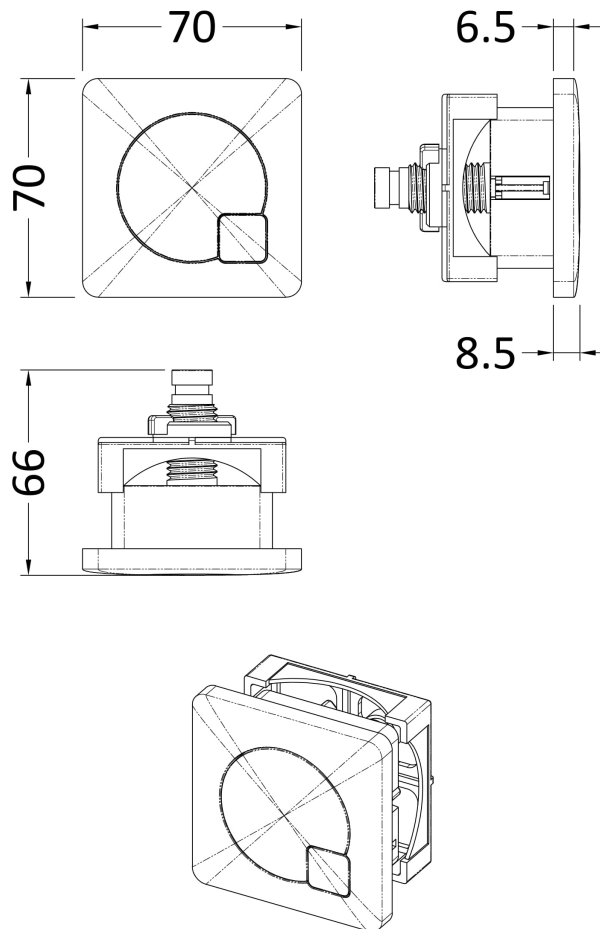

### Product Dimensions

Length (mm):	
Width (mm):	340
Height (mm):	296
Depth (mm):	142
Nett Weight (kg):	1.6

### Outer Box Dimensions (If Applicable)

Height (mm):	
Width (mm):	
Length (mm):	
Depth (mm):	
Gross Weight (kg):	
Barcode:	5055275826683

### Product Details

Country of Origin:	China
Fitting Instruction:	No
CE & UKCA:	
Product Material:	Hd Polyethylene
Heating Element Wattage:	Not Applicable
Colour/Finish:	White
Product Diameter:	Not Applicable
Connection Size:	1/2" Bsp

### Product Dimensions

Length (mm):	
Width (mm):	70
Height (mm):	70
Depth (mm):	99
Nett Weight (kg):	0.2