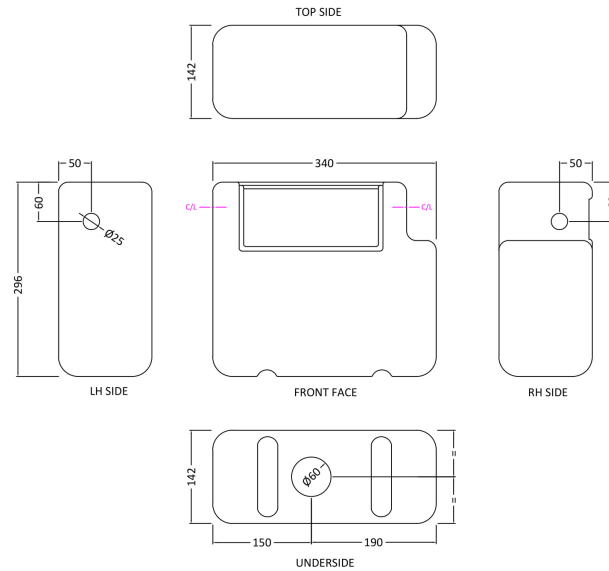

### Product Dimensions

Length (mm):	
Width (mm):	340
Height (mm):	296
Depth (mm):	142
Nett Weight (kg):	1.6

### Packaging Dimensions

Height (mm):	306
Width (mm):	152
Depth (mm):	350
Gross Weight (kg):	1.7

### Product Dimensions

Length (mm):	
Width (mm):	70
Height (mm):	70
Depth (mm):	99
Nett Weight (kg):	0.2

### Packaging Dimensions

Height (mm):	80
Width (mm):	155
Depth (mm):	80
Gross Weight (kg):	0.2