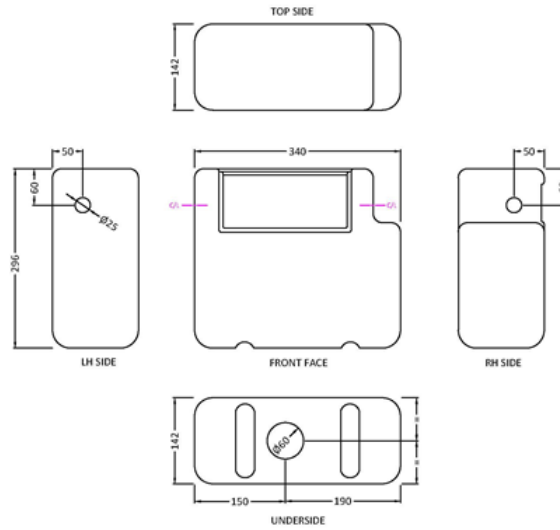

Sales Code: XTY8M02

Description: Dual Flush Cistern & Square Push Button

Packaging Details

Barcode: 5056211891901

Sales Code: XTY008

Description: Dual Flush Universal Concealed Cistern

Product Dimensions

Length (mm):	
Width (mm):	340
Height (mm):	296
Depth (mm):	142
Nett Weight (kg):	1.6

Packaging Dimensions

Height (mm):	306
Width (mm):	152
Depth (mm):	350
Gross Weight (kg):	1.7

Packaging Data

Box Colour:	Brown Cardboard Box
Box Qty:	1
Label Size:	100 x 50
Label Colour:	White Label
Label Qty:	2

Outer Box Dimensions (If Applicable)

Height (mm):	
Width (mm):	
Length (mm):	
Depth (mm):	
Gross Weight (kg):	
Barcode:	5055275826683

Product Details

Country of Origin:	China
Fitting Instruction:	No
CE & UKCA:	
Product Material:	Hd Polyethylene
Heating Element Wattage:	Not Applicable
Colour/Finish:	White
Product Diameter:	Not Applicable
Connection Size:	1/2" Bsp

Sales Code: MDPB02

Description: Square Dual Flush Push Button

Product Dimensions

Length (mm):	
Width (mm):	70
Height (mm):	70
Depth (mm):	99
Nett Weight (kg):	0.2

Packaging Dimensions

Height (mm):	80
Width (mm):	155
Depth (mm):	80
Gross Weight (kg):	0.2