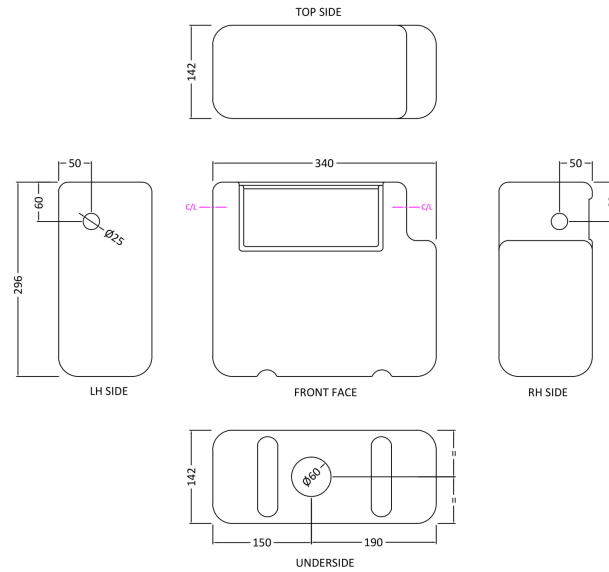

Sales Code: XTY8M02

Description: Dual Flush Cistern & Square Push Button

Packaging Details

Barcode: 5056211891901

Sales Code: XTY008

Description: Dual Flush Universal Concealed Cistern

Product Dimensions

Length (mm):	
Width (mm):	340
Height (mm):	296
Depth (mm):	142
Nett Weight (kg):	1.6

Packaging Dimensions

Height (mm):	306
Width (mm):	152
Depth (mm):	350
Gross Weight (kg):	1.7

Packaging Data

Box Colour:	Brown Cardboard Box
Box Qty:	1
Label Size:	100 x 50
Label Colour:	White Label
Label Qty:	2

Outer Box Dimensions (If Applicable)

Height (mm):	
Width (mm):	
Length (mm):	
Depth (mm):	
Gross Weight (kg):	
Barcode:	5055275826683

Product Details

Country of Origin:	China
Fitting Instruction:	No
CE & UKCA:	
Product Material:	Hd Polyethylene
Heating Element Wattage:	Not Applicable
Colour/Finish:	White
Product Diameter:	Not Applicable
Connection Size:	1/2" Bsp

Sales Code: MDPB02

Description: Square Dual Flush Push Button

Product Dimensions

Length (mm):	
Width (mm):	70
Height (mm):	70
Depth (mm):	99
Nett Weight (kg):	0.2

Packaging Dimensions

Height (mm):	80
Width (mm):	155
Depth (mm):	80
Gross Weight (kg):	0.2