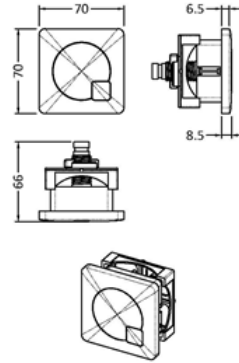

Sales Code: XTY8M02

Description: Dual Flush Cistern & Square Push Button

Packaging Details

Barcode: 5056211891901

Sales Code: XTY008

Description: Dual Flush Universal Concealed Cistern

Product Dimensions

Length (mm):	
Width (mm):	340
Height (mm):	296
Depth (mm):	142
Nett Weight (kg):	1.6

Packaging Dimensions

Height (mm):	306
Width (mm):	152
Depth (mm):	350
Gross Weight (kg):	1.7

Packaging Data

Box Colour:	Brown Cardboard Box
Box Qty:	1
Label Size:	100 x 50
Label Colour:	White Label
Label Qty:	2

Outer Box Dimensions (If Applicable)

Height (mm):	
Width (mm):	
Length (mm):	
Depth (mm):	
Gross Weight (kg):	
Barcode:	5055275826683

Product Details

Country of Origin:	China
Fitting Instruction:	No
CE & UKCA:	
Product Material:	Hd Polyethylene
Heating Element Wattage:	Not Applicable
Colour/Finish:	White
Product Diameter:	Not Applicable
Connection Size:	1/2" Bsp

Sales Code: MDPB02

Description: Square Dual Flush Push Button

Product Dimensions

Length (mm):	
Width (mm):	70
Height (mm):	70
Depth (mm):	99
Nett Weight (kg):	0.2

Packaging Dimensions

Height (mm):	80
Width (mm):	155
Depth (mm):	80
Gross Weight (kg):	0.2