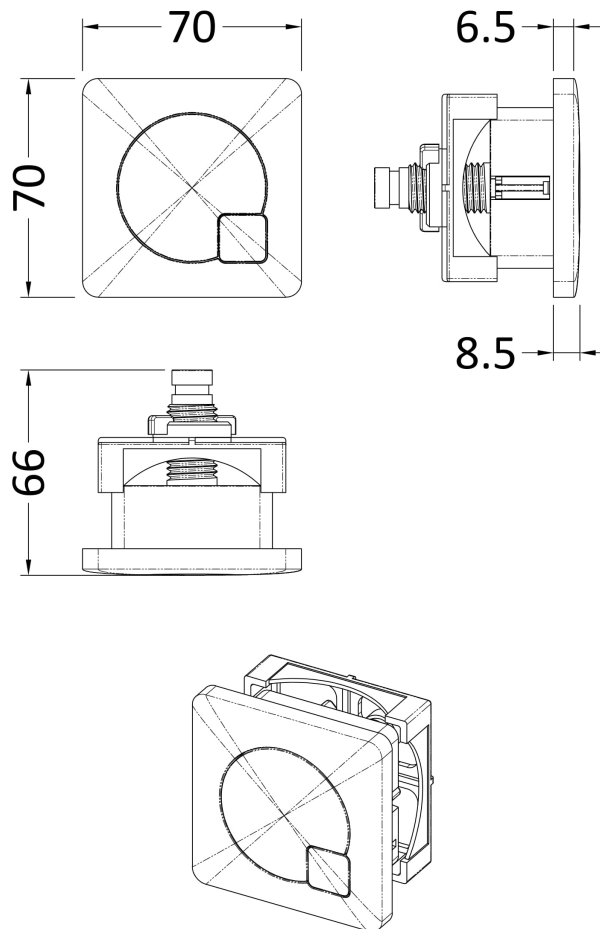

Sales Code: XTY8M02

Description: Dual Flush Cistern & Square Push Button

Packaging Details

Barcode: 5056211891901

Sales Code: XTY008

Description: Dual Flush Universal Concealed Cistern

Product Dimensions

Length (mm):	
Width (mm):	340
Height (mm):	296
Depth (mm):	142
Nett Weight (kg):	1.6

Packaging Dimensions

Height (mm):	306
Width (mm):	152
Depth (mm):	350
Gross Weight (kg):	1.7

Packaging Data

Box Colour:	Brown Cardboard Box
Box Qty:	1
Label Size:	100 x 50
Label Colour:	White Label
Label Qty:	2

Outer Box Dimensions (If Applicable)

Height (mm):	
Width (mm):	
Length (mm):	
Depth (mm):	
Gross Weight (kg):	
Barcode:	5055275826683

Product Details

Country of Origin:	China
Fitting Instruction:	No
CE & UKCA:	
Product Material:	Hd Polyethylene
Heating Element Wattage:	Not Applicable
Colour/Finish:	White
Product Diameter:	Not Applicable
Connection Size:	1/2" Bsp

Sales Code: MDPB02

Description: Square Dual Flush Push Button

Product Dimensions

Length (mm):	
Width (mm):	70
Height (mm):	70
Depth (mm):	99
Nett Weight (kg):	0.2

Packaging Dimensions

Height (mm):	80
Width (mm):	155
Depth (mm):	80
Gross Weight (kg):	0.2