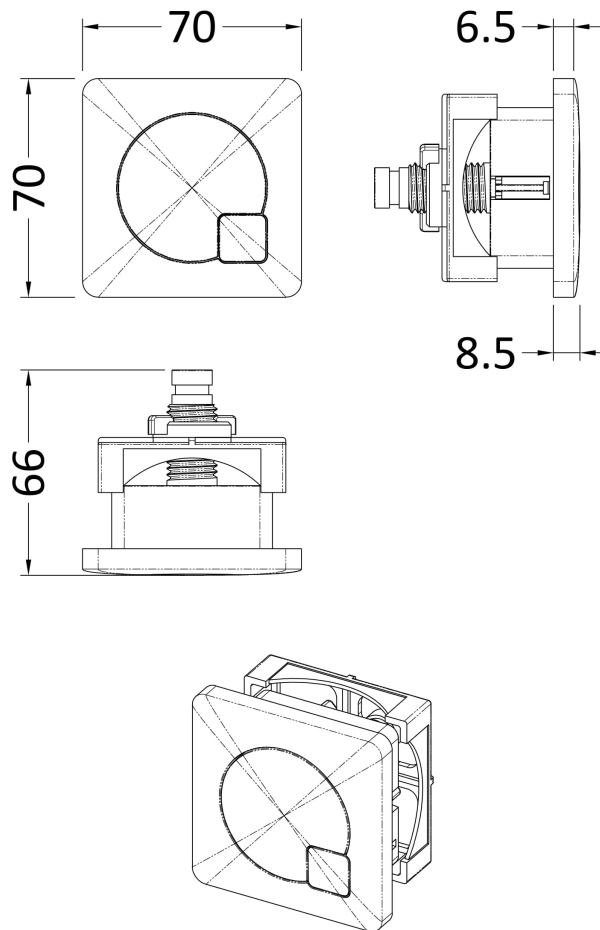

### Product Dimensions

Length (mm):	
Width (mm):	340
Height (mm):	296
Depth (mm):	142
Nett Weight (kg):	1.6

### Outer Box Dimensions (If Applicable)

Height (mm):	
Width (mm):	
Length (mm):	
Depth (mm):	
Gross Weight (kg):	
Barcode:	5055275826683

### Product Details

Country of Origin:	China
Fitting Instruction:	No
CE & UKCA:	
Product Material:	Hd Polyethylene
Heating Element Wattage:	Not Applicable
Colour/Finish:	White
Product Diameter:	Not Applicable
Connection Size:	1/2" Bsp

### Product Dimensions

Length (mm):	
Width (mm):	70
Height (mm):	70
Depth (mm):	99
Nett Weight (kg):	0.2