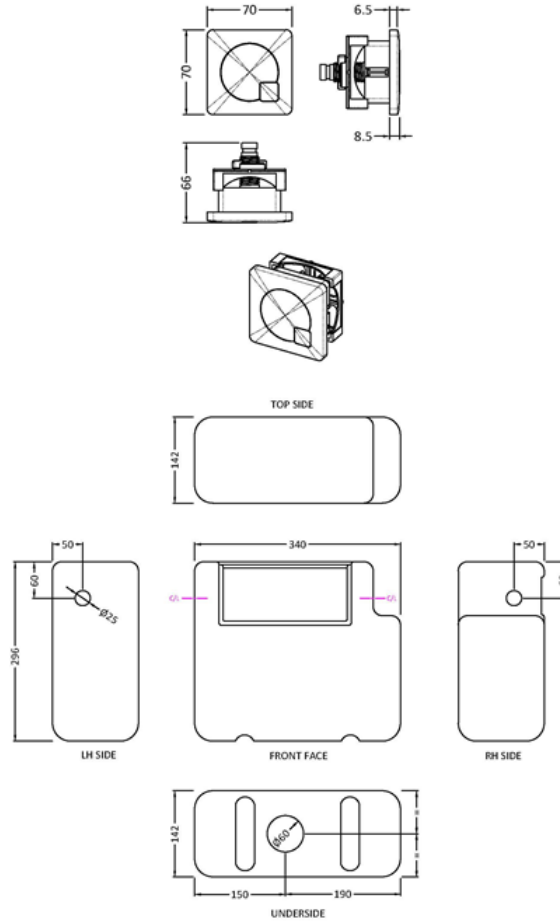

Sales Code: XTY8M03

Description: Dual Flush Cistern & Square Push Button

Packaging Details

Barcode: 5056211891895