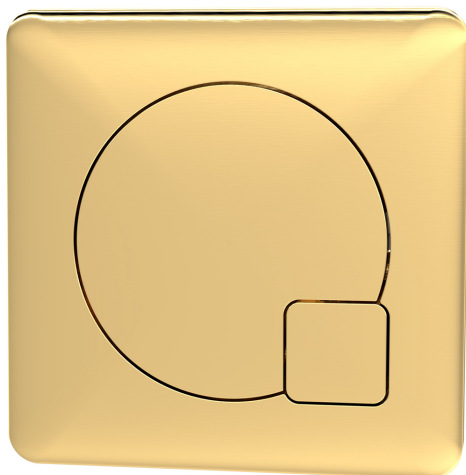

### Packaging Details

Barcode: 5056211891895

Sales Code: XTY008

Description: Dual Flush Universal Concealed Cistern

### Outer Box Dimensions (If Applicable)

Height (mm):	
Width (mm):	
Length (mm):	
Depth (mm):	
Gross Weight (kg):	
Barcode:	5055275826683

### Product Details

Country of Origin:	China
Fitting Instruction:	No
CE & UKCA:	
Product Material:	Hd Polyethylene
Heating Element Wattage:	Not Applicable
Colour/Finish:	White
Product Diameter:	Not Applicable
Connection Size:	1/2" Bsp

Sales Code: MDPB03

Description: Square Dual Flush Push Button