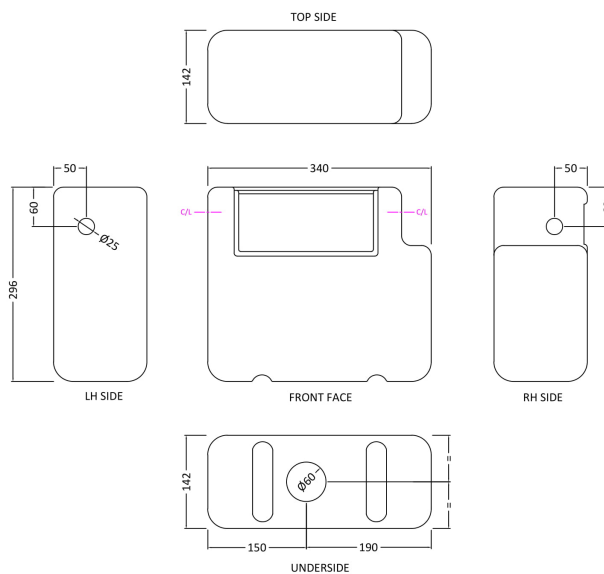

### Product Dimensions

Length (mm):	
Width (mm):	340
Height (mm):	296
Depth (mm):	142
Nett Weight (kg):	1.6

### Packaging Dimensions

Height (mm):	306
Width (mm):	152
Depth (mm):	350
Gross Weight (kg):	1.7

### Product Dimensions

Length (mm):	
Width (mm):	70
Height (mm):	70
Depth (mm):	99
Nett Weight (kg):	0.2

### Packaging Dimensions

Height (mm):	80
Width (mm):	155
Depth (mm):	80
Gross Weight (kg):	0.2