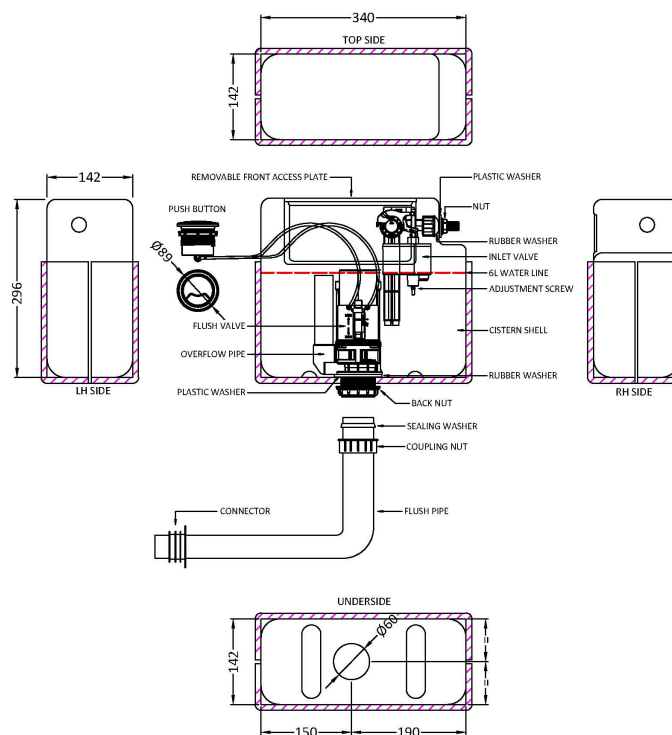

Sales Code: XTY011S

Description: DI Flush Uni Cist, Pneumatic & Poly Shrd

Product Dimensions

Length (mm):	
Width (mm):	340
Height (mm):	296
Depth (mm):	142
Nett Weight (kg):	1.6

Packaging Dimensions

Height (mm):	320
Width (mm):	170
Depth (mm):	370
Gross Weight (kg):	1.8

Packaging Data

Box Colour:	
Box Qty:	
Label Size:	x
Label Colour:	
Label Qty:	

Outer Box Dimensions (If Applicable)

Height (mm):	
Width (mm):	
Length (mm):	
Depth (mm):	
Gross Weight (kg):	
Barcode:	5056462635347

Product Details

Country of Origin:	China
Fitting Instruction:	No
CE & UKCA:	
Product Material:	Plastic
Heating Element Wattage:	Not Applicable
Colour/Finish:	White
Product Diameter:	N/A
Connection Size:	1/2" Bsp