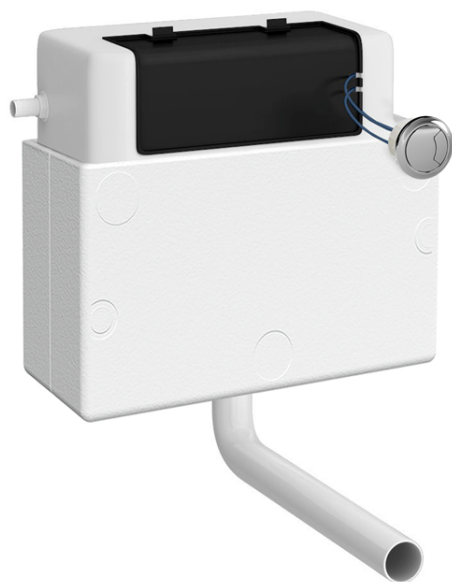

Sales Code: XTY011S

Description: DI Flush Uni Cist, Pneumatic & Poly Shrd

Product Dimensions

Length (mm):	
Width (mm):	340
Height (mm):	296
Depth (mm):	142
Nett Weight (kg):	1.6

Packaging Dimensions

Height (mm):	320
Width (mm):	170
Depth (mm):	370
Gross Weight (kg):	1.8

Packaging Data

Box Colour:	
Box Qty:	
Label Size:	x
Label Colour:	
Label Qty:	

Outer Box Dimensions (If Applicable)

Height (mm):	
Width (mm):	
Length (mm):	
Depth (mm):	
Gross Weight (kg):	
Barcode:	5056462635347

Product Details

Country of Origin:	China
Fitting Instruction:	No
CE & UKCA:	
Product Material:	Plastic
Heating Element Wattage:	Not Applicable
Colour/Finish:	White
Product Diameter:	N/A
Connection Size:	1/2" Bsp