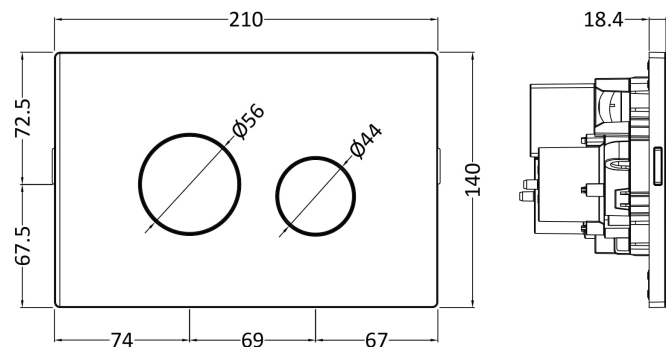

Packaging Dimensions

Height (mm):	320
Width (mm):	170
Depth (mm):	370
Gross Weight (kg):	1.8

Packaging Data

Box Colour:	
Box Qty:	
Label Size:	x
Label Colour:	
Label Qty:	

Outer Box Dimensions (If Applicable)

Height (mm):	
Width (mm):	
Length (mm):	
Depth (mm):	
Gross Weight (kg):	
Barcode:	5056462635347

Product Details

Country of Origin:	China
Fitting Instruction:	No
CE & UKCA:	
Product Material:	Plastic
Heating Element Wattage:	Not Applicable
Colour/Finish:	White
Product Diameter:	N/A
Connection Size:	1/2" Bsp

Sales Code: MDPP01R

Description: Round Plate For Pneumatic Dual Flush

Product Dimensions

Length (mm):	
Width (mm):	70
Height (mm):	70
Depth (mm):	99
Nett Weight (kg):	0.2

Packaging Dimensions

Height (mm):	218
Width (mm):	145
Depth (mm):	92
Gross Weight (kg):	0.2

Packaging Data

Box Colour:	White Cardboard Box
Box Qty:	1
Label Size:	100 x 50
Label Colour:	White Label
Label Qty:	1

Outer Box Dimensions (If Applicable)

Height (mm):	
Width (mm):	
Length (mm):	
Depth (mm):	
Gross Weight (kg):	
Barcode:	5056462618906