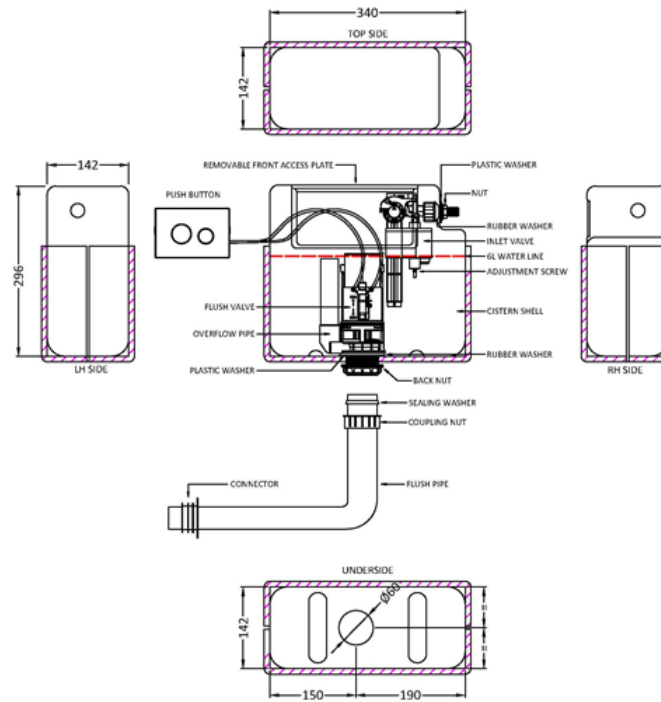

Sales Code: XTY011M01

Description: Dual Pneumatic Cistern & Push Button

Packaging Details

Barcode: 5056462688688

Sales Code: XTY011S

Description: DI Flush Uni Cist, Pneumatic & Poly Shrd

Product Dimensions

Length (mm):	
Width (mm):	340
Height (mm):	296
Depth (mm):	142
Nett Weight (kg):	1.6

Packaging Dimensions

Height (mm):	320
Width (mm):	170
Depth (mm):	370
Gross Weight (kg):	1.8

Packaging Data

Box Colour:	
Box Qty:	
Label Size:	x
Label Colour:	
Label Qty:	

Outer Box Dimensions (If Applicable)

Height (mm):	
Width (mm):	
Length (mm):	
Depth (mm):	
Gross Weight (kg):	
Barcode:	5056462635347

Product Details

Country of Origin:	China
Fitting Instruction:	No
CE & UKCA:	
Product Material:	Plastic
Heating Element Wattage:	Not Applicable
Colour/Finish:	White
Product Diameter:	N/A
Connection Size:	1/2" Bsp

Sales Code: MDPP01R

Description: Round Plate For Pneumatic Dual Flush

Product Dimensions

Length (mm):	
Width (mm):	70
Height (mm):	70
Depth (mm):	99
Nett Weight (kg):	0.2

Packaging Dimensions

Height (mm):	218
Width (mm):	145
Depth (mm):	92
Gross Weight (kg):	0.2