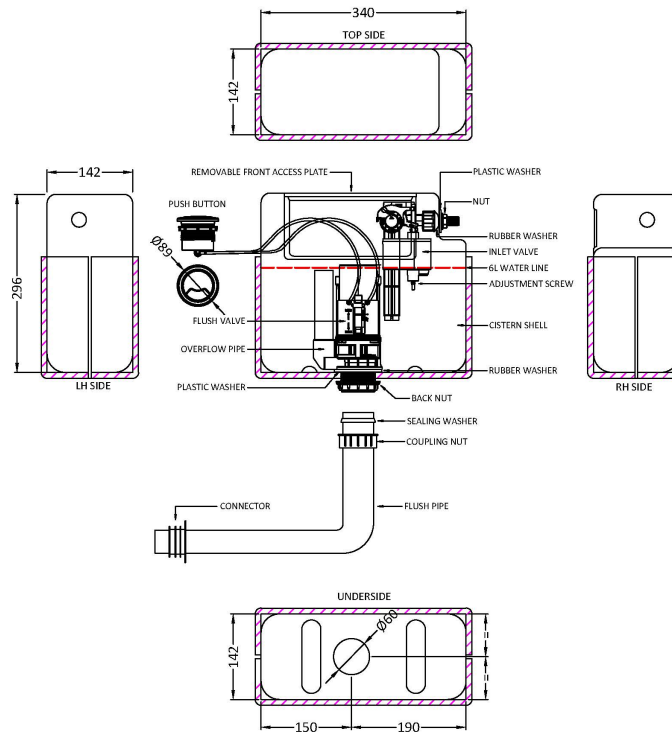

Sales Code: XTY011M01

Description: Dual Pneumatic Cistern & Push Button

Packaging Details

Barcode: 5056462688688

Sales Code: XTY011S

Description: DI Flush Uni Cist, Pneumatic & Poly Shrd

Product Dimensions

Length (mm):	
Width (mm):	340
Height (mm):	296
Depth (mm):	142
Nett Weight (kg):	1.6

Packaging Dimensions

Height (mm):	320
Width (mm):	170
Depth (mm):	370
Gross Weight (kg):	1.8

Packaging Data

Box Colour:	
Box Qty:	
Label Size:	x
Label Colour:	
Label Qty:	

Outer Box Dimensions (If Applicable)

Height (mm):	
Width (mm):	
Length (mm):	
Depth (mm):	
Gross Weight (kg):	
Barcode:	5056462635347

Product Details

Country of Origin:	China
Fitting Instruction:	No
CE & UKCA:	
Product Material:	Plastic
Heating Element Wattage:	Not Applicable
Colour/Finish:	White
Product Diameter:	N/A
Connection Size:	1/2" Bsp

Sales Code: MDPP01R

Description: Round Plate For Pneumatic Dual Flush

Product Dimensions

Length (mm):	
Width (mm):	70
Height (mm):	70
Depth (mm):	99
Nett Weight (kg):	0.2

Packaging Dimensions

Height (mm):	218
Width (mm):	145
Depth (mm):	92
Gross Weight (kg):	0.2