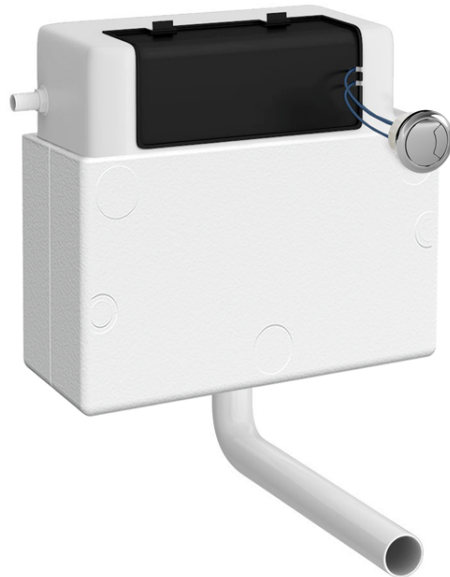

Sales Code: XTY011M01

Description: Dual Pneumatic Cistern & Push Button

Packaging Details

Barcode: 5056462688688

Sales Code: XTY011S

Description: DI Flush Uni Cist, Pneumatic & Poly Shrd

Product Dimensions

Length (mm):	
Width (mm):	340
Height (mm):	296
Depth (mm):	142
Nett Weight (kg):	1.6

Height (mm):	
Width (mm):	
Length (mm):	
Depth (mm):	
Gross Weight (kg):	
Barcode:	5056462635347

Product Details

Country of Origin:	China
Fitting Instruction:	No
CE & UKCA:	
Product Material:	Plastic
Heating Element Wattage:	Not Applicable
Colour/Finish:	White
Product Diameter:	N/A
Connection Size:	1/2" Bsp

Sales Code: MDPP01R

Description: Round Plate For Pneumatic Dual Flush

Product Dimensions

Length (mm):	
Width (mm):	70
Height (mm):	70
Depth (mm):	99
Nett Weight (kg):	0.2

Packaging Dimensions

Height (mm):	218
Width (mm):	145
Depth (mm):	92
Gross Weight (kg):	0.2

Product Details

Country of Origin:	China
Fitting Instruction:	No
CE & UKCA:	
Product Material:	ABS
Heating Element Wattage:	Not Applicable
Colour/Finish:	Chrome
Product Diameter:	
Connection Size:	N/A