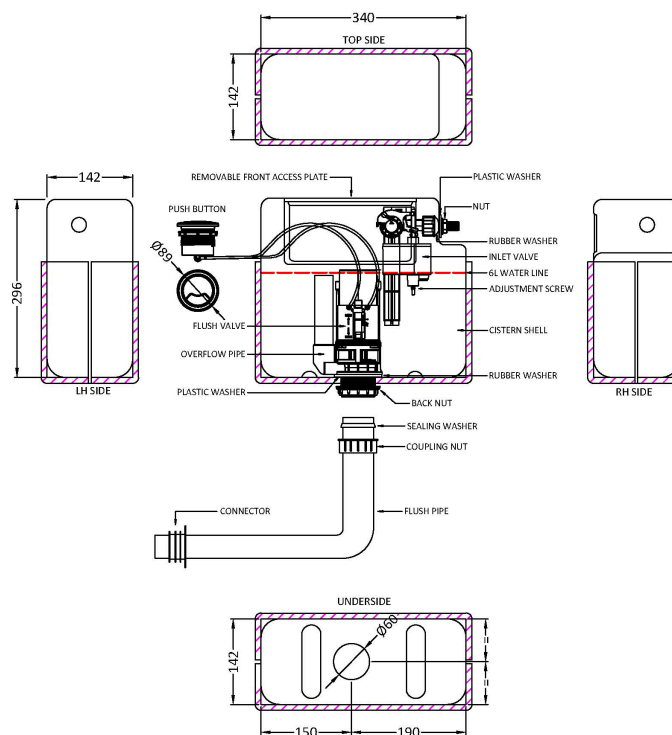

Sales Code: XTY011M06

Description: Dual Pneumatic Cistern & Push Button

Packaging Details

Barcode: 5056462688718

Sales Code: XTY011S

Description: DI Flush Uni Cist, Pneumatic & Poly Shrd

Product Dimensions

Length (mm):	
Width (mm):	340
Height (mm):	296
Depth (mm):	142
Nett Weight (kg):	1.6

Packaging Dimensions

Height (mm):	320
Width (mm):	170
Depth (mm):	370
Gross Weight (kg):	1.8

Packaging Data

Box Colour:	
Box Qty:	
Label Size:	x
Label Colour:	
Label Qty:	

Outer Box Dimensions (If Applicable)

Height (mm):	
Width (mm):	
Length (mm):	
Depth (mm):	
Gross Weight (kg):	
Barcode:	5056462635347

Product Details

Country of Origin:	China
Fitting Instruction:	No
CE & UKCA:	
Product Material:	Plastic
Heating Element Wattage:	Not Applicable
Colour/Finish:	White
Product Diameter:	N/A
Connection Size:	1/2" Bsp

Sales Code: MDPP06R

Description: Round Plate For Pneumatic Dual Flush

Product Dimensions

Length (mm):	
Width (mm):	70
Height (mm):	70
Depth (mm):	99
Nett Weight (kg):	0.2

Packaging Dimensions

Height (mm):	218
Width (mm):	145
Depth (mm):	92
Gross Weight (kg):	0.2