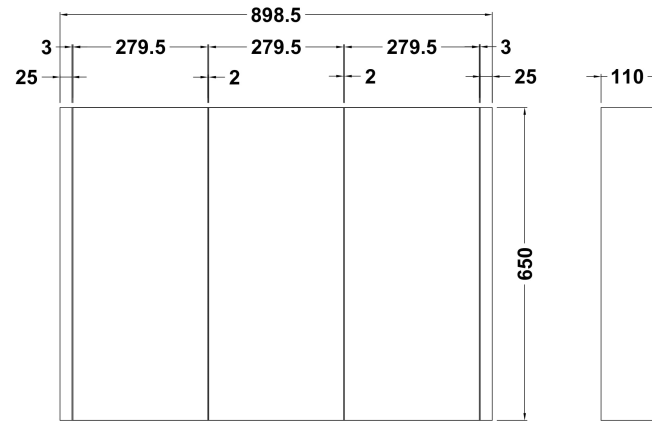

Sales Code: NVM116

Description: 900mm 3 Door Turin Mirror Cabinet

Product Dimensions

Height (mm):	650
Width (mm):	900
Depth (mm):	110
Nett Weight (kg):	23.15

Packaging Dimensions

Height (mm):	125
Width (mm):	925
Depth (mm):	685
Gross Weight (kg):	23.15

Packaging Data

Box Colour:	Brown Cardboard Box - Printed
Box Qty:	1
Label Size:	100 x 50
Label Colour:	Not Applicable
Label Qty:	0

Outer Box Dimensions (If Applicable)

Height (mm):	
Width (mm):	
Depth (mm):	
Gross Weight (kg):	
Barcode:	5055146193524

Product Details

Country of Origin:	China
Fitting Instruction:	No
CE & UKCA:	No
FSC Certified Materials:	Yes
Colour:	Gloss White
Construction Method:	Cam & Wood Dowel
Construction Type:	Rigid
Cabinet Finish:	MFC Painted Gloss
Fascia Finish:	MFC Painted Gloss
Cabinet Thickness (mm):	
Fascia Thickness (mm):	18
Drawer Included:	No
Drawer Type:	Not Applicable
No of Shelves:	2
Hinge Type:	95 Degree Clip-On Soft Close
Hinge Included:	Yes
Adjustable Legs:	No, Not Required
Fixings Included:	Yes
Handle Style:	Contemporary
Waste Shroud:	Not Applicable
Handle Included:	Yes
Handle Type:	Not Applicable, Bar