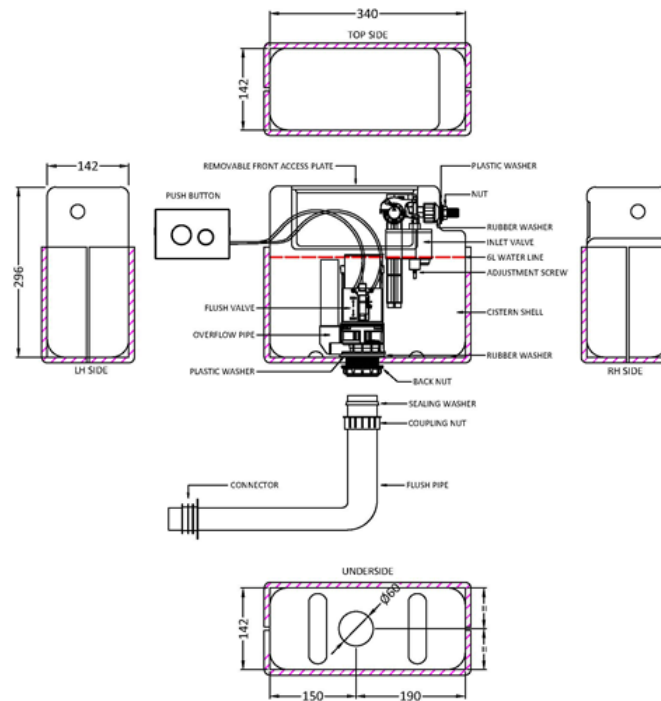

Sales Code: XTY011M03

Description: Dual Pneumatic Cistern & Push Button

Packaging Details

Barcode: 5056462688701

Sales Code: XTY011S

Description: DI Flush Uni Cist, Pneumatic & Poly Shrd

Product Dimensions

Length (mm):	
Width (mm):	340
Height (mm):	296
Depth (mm):	142
Nett Weight (kg):	1.6

Packaging Dimensions

Height (mm):	320
Width (mm):	170
Depth (mm):	370
Gross Weight (kg):	1.8

Packaging Data

Box Colour:	
Box Qty:	
Label Size:	x
Label Colour:	
Label Qty:	

Outer Box Dimensions (If Applicable)

Height (mm):	
Width (mm):	
Length (mm):	
Depth (mm):	
Gross Weight (kg):	
Barcode:	5056462635347

Product Details

Country of Origin:	China
Fitting Instruction:	No
CE & UKCA:	
Product Material:	Plastic
Heating Element Wattage:	Not Applicable
Colour/Finish:	White
Product Diameter:	N/A
Connection Size:	1/2" Bsp

Sales Code: MDPP03R

Description: Round Plate For Pneumatic Dual Flush

Product Dimensions

Length (mm):	
Width (mm):	70
Height (mm):	70
Depth (mm):	99
Nett Weight (kg):	0.2

Packaging Dimensions

Height (mm):	218
Width (mm):	145
Depth (mm):	92
Gross Weight (kg):	0.2