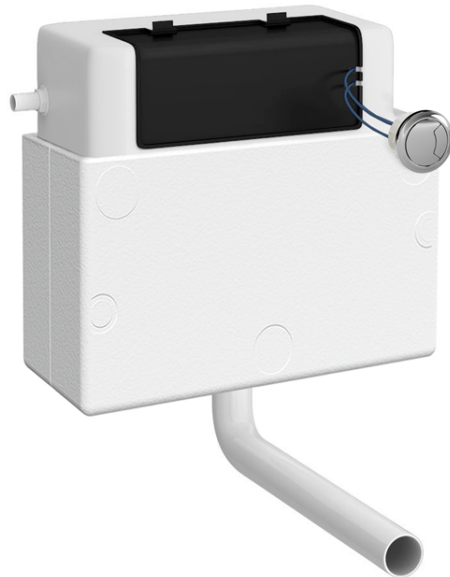

Sales Code: XTY011M03

Description: Dual Pneumatic Cistern & Push Button

Packaging Details

Barcode: 5056462688701

Sales Code: XTY011S

Description: DI Flush Uni Cist, Pneumatic & Poly Shrd

Product Dimensions

Length (mm):	
Width (mm):	340
Height (mm):	296
Depth (mm):	142
Nett Weight (kg):	1.6

Packaging Dimensions

Height (mm):	320
Width (mm):	170
Depth (mm):	370
Gross Weight (kg):	1.8

Packaging Data

Box Colour:	
Box Qty:	
Label Size:	x
Label Colour:	
Label Qty:	

Outer Box Dimensions (If Applicable)

Height (mm):	
Width (mm):	
Length (mm):	
Depth (mm):	
Gross Weight (kg):	
Barcode:	5056462635347

Product Details

Country of Origin:	China
Fitting Instruction:	No
CE & UKCA:	
Product Material:	Plastic
Heating Element Wattage:	Not Applicable
Colour/Finish:	White
Product Diameter:	N/A
Connection Size:	1/2" Bsp

Sales Code: MDPP03R

Description: Round Plate For Pneumatic Dual Flush

Product Dimensions

Length (mm):	
Width (mm):	70
Height (mm):	70
Depth (mm):	99
Nett Weight (kg):	0.2

Packaging Dimensions

Height (mm):	218
Width (mm):	145
Depth (mm):	92
Gross Weight (kg):	0.2