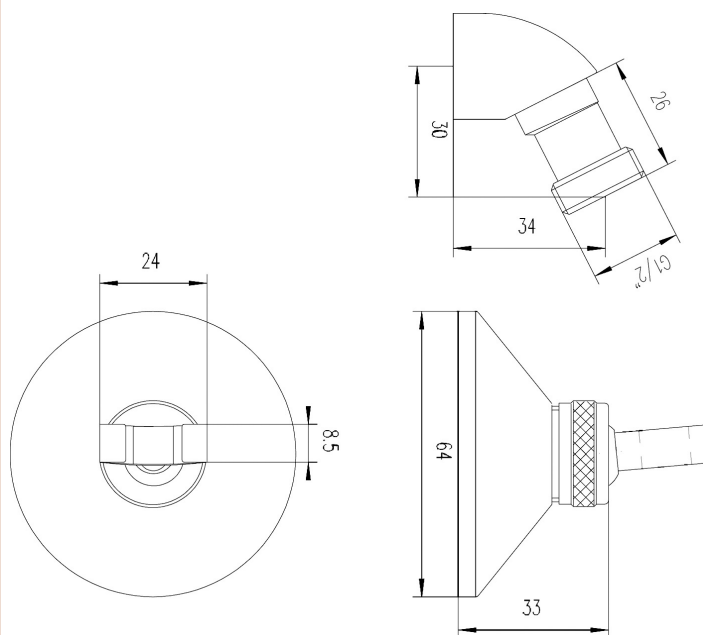

### Product Dimensions

Length (mm):	
Width (mm):	64
Height (mm):	64
Depth (mm):	34
Nett Weight (kg):	0.21

### Packaging Dimensions

Length (mm):	70
Width (mm):	70
Height (mm):	70
Gross Weight (kg):	0.21

### Packaging Data

Box Colour:	White Cardboard Box
Box Qty:	1
Label Size:	100 x 50
Label Colour:	White Label
Label Qty:	2

### Outer Box Dimensions (If Applicable)

Length (mm):	
Width (mm):	
Height (mm):	
Depth (mm):	
Gross Weight (kg):	17
Barcode:	5055146100607