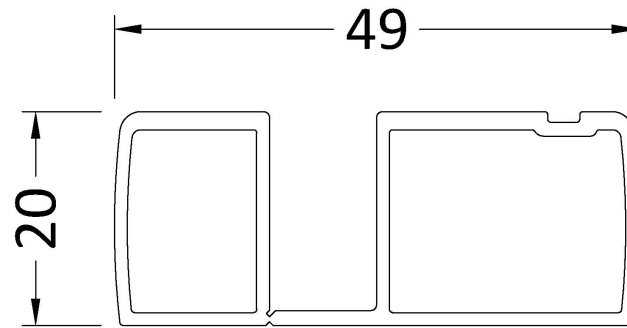

Sales Code: PEK185BP

Description: 1850mm Profile Extension Kit Black

1850mm LENGTH

**Product Dimensions**

Height (mm):	1850
Width (mm):	20
Depth (mm):	49
Nett Weight (kg):	2.3

**Packaging Dimensions**

Height (mm):	60
Width (mm):	60
Length (mm):	1910
Gross Weight (kg):	2.3

**Packaging Data**

Box Colour:	Brown Cardboard Box - Printed
Box Qty:	1
Label Size:	100 x 50
Label Colour:	White Label
Label Qty:	1

**Outer Box Dimensions (If Applicable)**

Height (mm):	
Width (mm):	
Depth (mm):	
Length (mm):	
Gross Weight (kg):	
Barcode:	5056211897583

**Product Details**

Country of Origin:	China
Fitting Instruction:	No
CE & UKCA:	N/A
Profile Material:	Aluminium
Profile Finish:	Matt Black
Adjustments (mm):	N/A
Entry Width (mm):	N/A
Swing In Dim (mm):	N/A
Swing Out Dim (mm):	N/A
Radius (mm):	Not Applicable
Glass Thickness (mm):	
Easy Fit:	No
Easy Clean:	No
Handle Style:	Not Applicable
Handle Material:	Not Applicable
Enclosure Design:	Not Applicable
Wheel Type:	Not Applicable
Support Bar Included:	Support Bar Not Included
Extras:	None