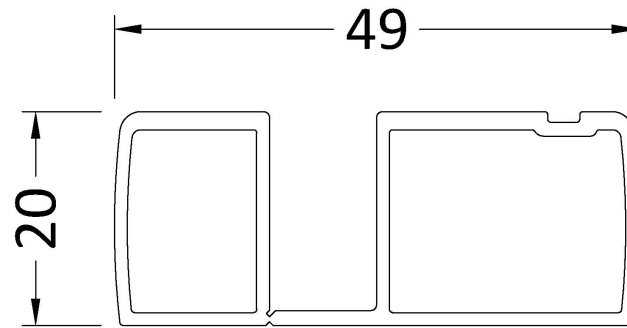

Sales Code: PEK185BP

Description: 1850mm Profile Extension Kit Black

1850mm LENGTH

Product Dimensions

Height (mm):	1850
Width (mm):	20
Depth (mm):	49
Nett Weight (kg):	2.3

Packaging Dimensions

Height (mm):	60
Width (mm):	60
Length (mm):	1910
Gross Weight (kg):	2.3

Packaging Data

Box Colour:	Brown Cardboard Box - Printed
Box Qty:	1
Label Size:	100 x 50
Label Colour:	White Label
Label Qty:	1

Outer Box Dimensions (If Applicable)

Height (mm):	
Width (mm):	
Depth (mm):	
Length (mm):	
Gross Weight (kg):	
Barcode:	5056211897583

Product Details

Country of Origin:	China
Fitting Instruction:	No
CE & UKCA:	N/A
Profile Material:	Aluminium
Profile Finish:	Matt Black
Adjustments (mm):	N/A
Entry Width (mm):	N/A
Swing In Dim (mm):	N/A
Swing Out Dim (mm):	N/A
Radius (mm):	Not Applicable
Glass Thickness (mm):	
Easy Fit:	No
Easy Clean:	No
Handle Style:	Not Applicable
Handle Material:	Not Applicable
Enclosure Design:	Not Applicable
Wheel Type:	Not Applicable
Support Bar Included:	Support Bar Not Included
Extras:	None