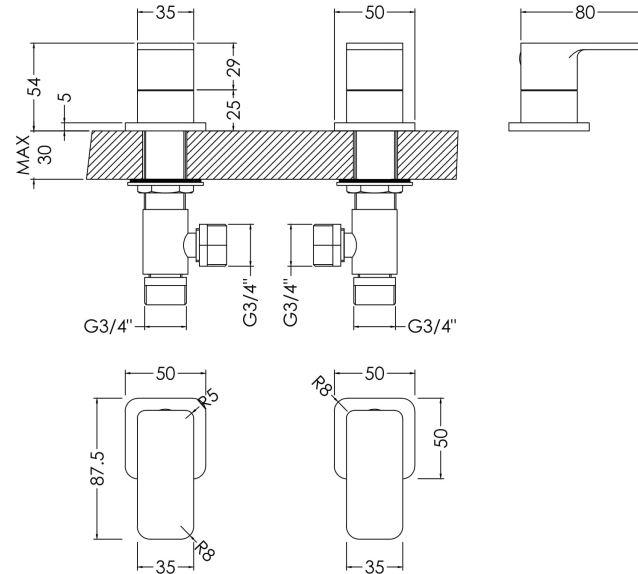

Sales Code: WIN308

Description: Windon 3/4" Side Valves

Product Dimensions

Height (mm):	55
Width (mm):	50
Depth (mm):	80
Length (mm):	
Nett Weight (kg):	1.52

Packaging Dimensions

Height (mm):	95
Width (mm):	175
Depth (mm):	230
Gross Weight (kg):	1.52

Packaging Data

Box Colour:	White Cardboard Box
Box Qty:	1
Label Size:	100 x 50
Label Colour:	White Label
Label Qty:	1

Outer Box Dimensions (If Applicable)

Height (mm):	500
Width (mm):	380
Depth (mm):	250

Length (mm):	
Gross Weight (kg):	
Barcode:	5056211898351

Product Details

Country of Origin:	China
Fitting Instruction:	No
Product Material:	Brass
Control Type:	Manual
Waste Included:	Waste Not Included
Waste Type:	Not Applicable
WRAS Approval: No	Approval No: N/A
Valve/Cartridge Type:	1/4 Turn Ceramic Disc
Colour/Finish:	Chrome
Mount Type:	Deck
Operating Pressure (bar):	0.5

Flow Rates: (Litres Per Min)	0.1 bar: 9.6	0.5 bar: 19.2	1 bar: 26.6	2 bar: 37.9	3 bar: 46.5
Pipe Size:	3/4"				
Pipe Centres:	N/A				