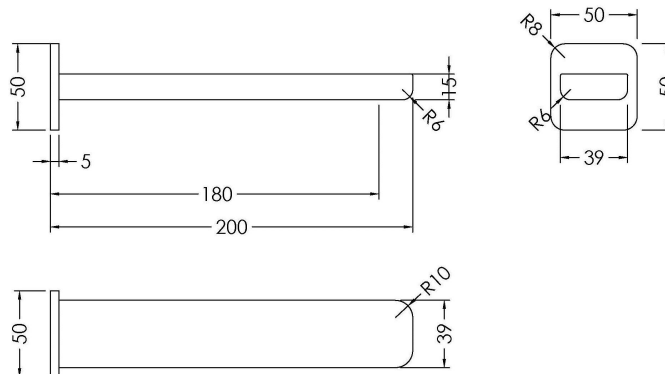

Sales Code: WIN300

Description: Windon Bath Spout

Product Dimensions

Height (mm):	50
Width (mm):	50
Depth (mm):	200
Length (mm):	
Nett Weight (kg):	0.79

Packaging Dimensions

Height (mm):	75
Width (mm):	85
Depth (mm):	280
Gross Weight (kg):	0.79

Packaging Data

Box Colour:	White Cardboard Box
Box Qty:	1
Label Size:	100 x 50
Label Colour:	White Label
Label Qty:	1

Outer Box Dimensions (If Applicable)

Height (mm):	400
Width (mm):	370
Depth (mm):	290
Length (mm):	
Gross Weight (kg):	
Barcode:	5056211898368

Product Details

Country of Origin:	China
Fitting Instruction:	No
Product Material:	Brass
Control Type:	Manual
Waste Included:	Waste Not Included
Waste Type:	Not Applicable
WRAS Approval:	Approval No: N/A
Valve/Cartridge Type:	Not Applicable
Colour/Finish:	Chrome
Mount Type:	Wall
Operating Pressure (bar):	1
Flow Rates: (Litres Per Min)	0.1 bar: 6.3 0.5 bar: 13.5 1 bar: 18.9 2 bar: 26.8 3 bar: 33
Pipe Size:	1/2"
Pipe Centres:	N/A