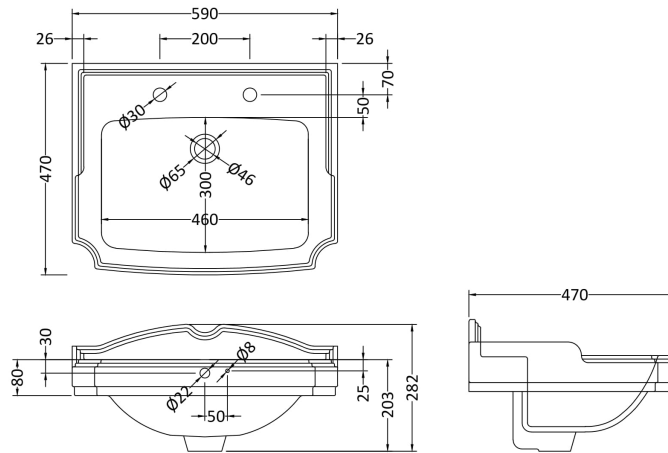

Sales Code: Clg004

Description: Legend 580mm 2 Th Basin & Pedestal

Packaging Details

Barcode: 5055275866863

Sales Code: NCS403

Description: Legend Pedestal

Product Dimensions

Height (mm):	690
Width (mm):	260
Depth (mm):	160
Nett Weight (kg):	10.56

Packaging Dimensions

Height (mm):	700
Width (mm):	270
Depth (mm):	200
Gross Weight (kg):	11

Packaging Data

Box Colour:	Brown Cardboard Box - Printed
Box Qty:	1
Label Size:	100 x 50
Label Colour:	Not Applicable
Label Qty:	0

Outer Box Dimensions (If Applicable)

Height (mm):	
Width (mm):	
Depth (mm):	
Gross Weight (kg):	
Barcode:	5055369026579

Product Details

Country of Origin:	China
Fitting Instruction:	No
Certification: CE & UKCA:	N/A
WRAS:	N/A
WRAS No:	N/A
Product Material:	Vitreous China
Fixing Supplied:	No

Sales Code: NCS422

Description: Legend Large Basin 2Th

Product Dimensions

Height (mm):	280
Width (mm):	590
Depth (mm):	470
Nett Weight (kg):	18.54

Packaging Dimensions

Height (mm):	290
Width (mm):	510
Depth (mm):	590
Gross Weight (kg):	19.2