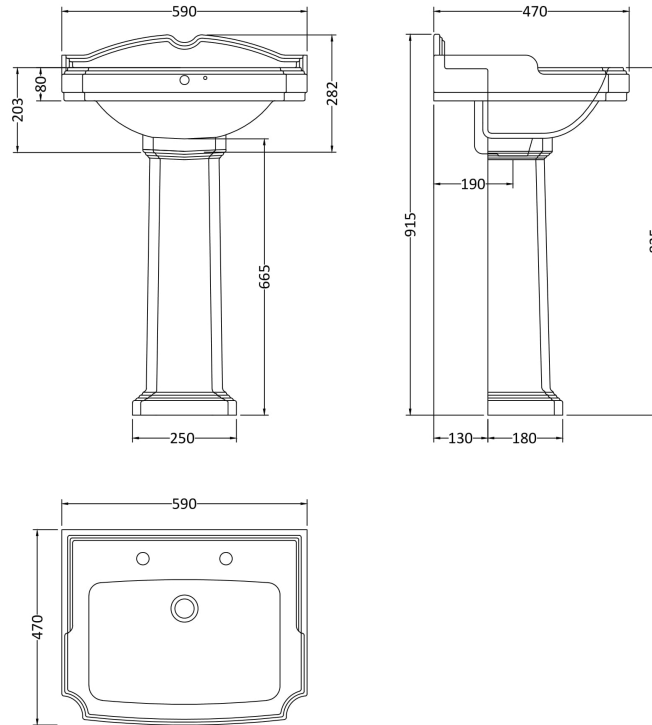

Sales Code: Clg004

Description: Legend 580mm 2 Th Basin & Pedestal

Packaging Details

Barcode: 5055275866863

Sales Code: NCS403

Description: Legend Pedestal

Product Dimensions

Height (mm):	690
Width (mm):	260
Depth (mm):	160
Nett Weight (kg):	10.56

Packaging Dimensions

Height (mm):	700
Width (mm):	270
Depth (mm):	200
Gross Weight (kg):	11

Packaging Data

Box Colour:	Brown Cardboard Box - Printed
Box Qty:	1
Label Size:	100 x 50
Label Colour:	Not Applicable
Label Qty:	0

Outer Box Dimensions (If Applicable)

Height (mm):	
Width (mm):	
Depth (mm):	
Gross Weight (kg):	
Barcode:	5055369026579

Product Details

Country of Origin:	China
Fitting Instruction:	No
Certification: CE & UKCA:	N/A
WRAS:	N/A
WRAS No:	N/A
Product Material:	Vitreous China
Fixing Supplied:	No

Sales Code: NCS422

Description: Legend Large Basin 2Th

Product Dimensions

Height (mm):	280
Width (mm):	590
Depth (mm):	470
Nett Weight (kg):	18.54

Packaging Dimensions

Height (mm):	290
Width (mm):	510
Depth (mm):	590
Gross Weight (kg):	19.2