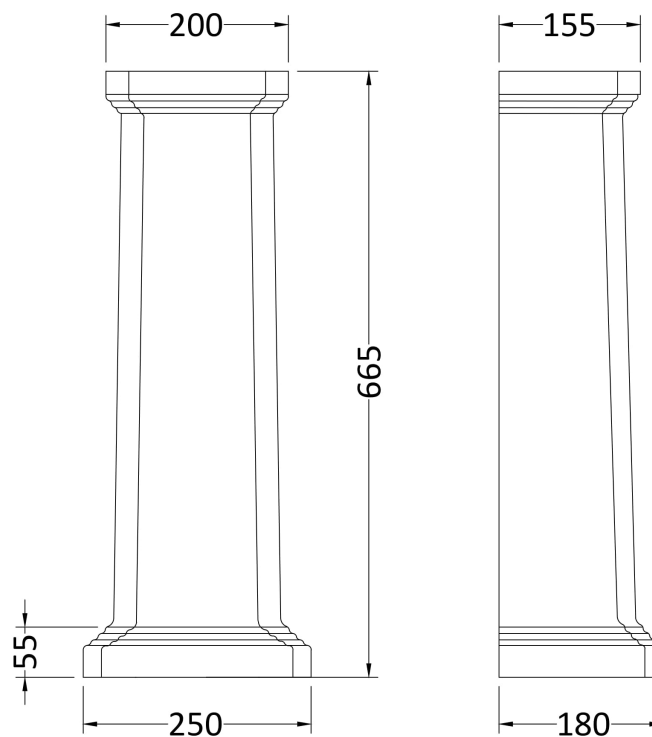

Sales Code: Clg004

Description: Legend 580mm 2 Th Basin & Pedestal

Packaging Details

Barcode: 5055275866863

Sales Code: NCS403

Description: Legend Pedestal

Product Dimensions

Height (mm):	690
Width (mm):	260
Depth (mm):	160
Nett Weight (kg):	10.56

Packaging Dimensions

Height (mm):	700
Width (mm):	270
Depth (mm):	200
Gross Weight (kg):	11

Packaging Data

Box Colour:	Brown Cardboard Box - Printed
Box Qty:	1
Label Size:	100 x 50
Label Colour:	Not Applicable
Label Qty:	0

Outer Box Dimensions (If Applicable)

Height (mm):	
Width (mm):	
Depth (mm):	
Gross Weight (kg):	
Barcode:	5055369026579

Product Details

Country of Origin:	China
Fitting Instruction:	No
Certification: CE & UKCA:	N/A
WRAS:	N/A
WRAS No:	N/A
Product Material:	Vitreous China
Fixing Supplied:	No

Sales Code: NCS422

Description: Legend Large Basin 2Th

Product Dimensions

Height (mm):	280
Width (mm):	590
Depth (mm):	470
Nett Weight (kg):	18.54

Packaging Dimensions

Height (mm):	290
Width (mm):	510
Depth (mm):	590
Gross Weight (kg):	19.2