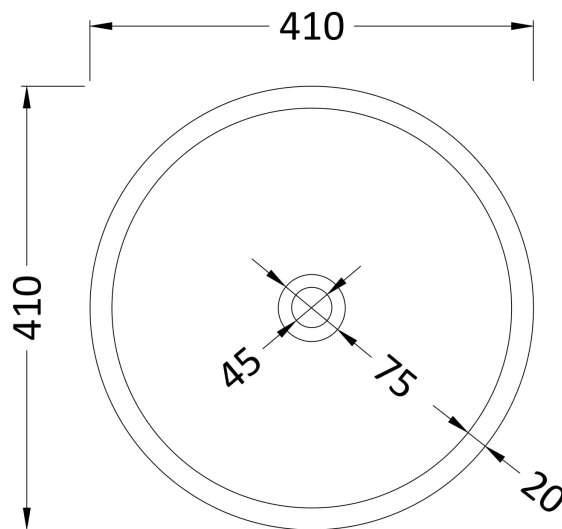

Sales Code: NBV124

Description: Tide Vessel 410 X 410X 175

Product Dimensions

| | |
|-------------------|-----|
| Height (mm): | 175 |
| Width (mm): | 410 |
| Depth (mm): | 410 |
| Nett Weight (kg): | 6.8 |

Packaging Dimensions

| | |
|--------------------|-----|
| Height (mm): | 195 |
| Width (mm): | 440 |
| Depth (mm): | 440 |
| Gross Weight (kg): | 7 |

Packaging Data

| | |
|---------------|---------------------|
| Box Colour: | Brown Cardboard Box |
| Box Qty: | 1 |
| Label Size: | 100 x 50 |
| Label Colour: | White Label |
| Label Qty: | 2 |

Outer Box Dimensions (If Applicable)

| | |
|--------------------|---------------|
| Height (mm): | |
| Width (mm): | |
| Depth (mm): | |
| Gross Weight (kg): | |
| Barcode: | 5055369028450 |

Product Details

Cisterns: Operating Type: Not Applicable Fittings: Not Applicable
Lever Type: Not Applicable

Basins: Tap Hole: One Taphole Chain Stay Hole: No
Template: Not Required Waste Type Req: Slotted
Overflow Inc: Yes Overflow Cover: No
Inner Bowl Depth (mm): 120mm