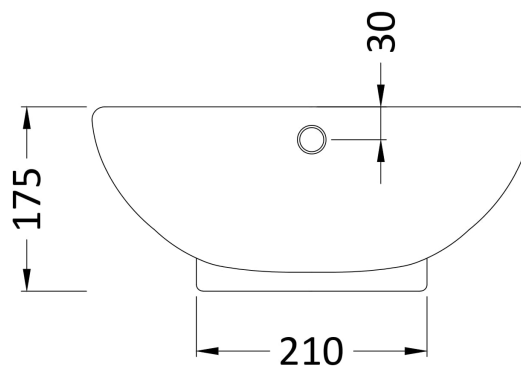

Sales Code: NBV124

Description: Tide Vessel 410 X 410X 175

Product Dimensions

| | |
|-------------------|-----|
| Height (mm): | 175 |
| Width (mm): | 410 |
| Depth (mm): | 410 |
| Nett Weight (kg): | 6.8 |

Packaging Dimensions

| | |
|--------------------|-----|
| Height (mm): | 195 |
| Width (mm): | 440 |
| Depth (mm): | 440 |
| Gross Weight (kg): | 7 |

Packaging Data

| | |
|---------------|---------------------|
| Box Colour: | Brown Cardboard Box |
| Box Qty: | 1 |
| Label Size: | 100 x 50 |
| Label Colour: | White Label |
| Label Qty: | 2 |

Outer Box Dimensions (If Applicable)

| | |
|--------------------|---------------|
| Height (mm): | |
| Width (mm): | |
| Depth (mm): | |
| Gross Weight (kg): | |
| Barcode: | 5055369028450 |

Product Details

Cisterns: Operating Type: Not Applicable Fittings: Not Applicable
Lever Type: Not Applicable

Basins: Tap Hole: One Taphole Chain Stay Hole: No
Template: Not Required Waste Type Req: Slotted
Overflow Inc: Yes Overflow Cover: No
Inner Bowl Depth (mm): 120mm